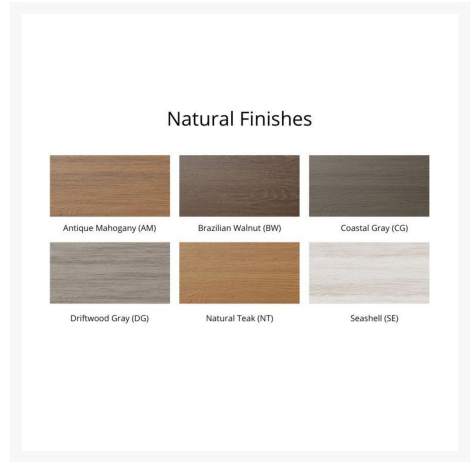

Short Description

Classic Terrace Rectangular Coffee Table CTCT4818

Description

With its timeless appeal and lasting durability, the Classic Terrace Rectangular Coffee Table (CTCT4818) by Berlin Gardens makes an excellent pick for low-maintenance patio seating. Classic Terrace's slatted tops and gently flared frame design give it a unique visual appeal, while sturdy, all-weather construction ensures lasting performance across the seasons. Whether you're looking for a refreshing pop of color, relaxing earth tones or minimalist basics for your next patio upgrade, this deep seating collection is sure to impress at your next gathering. Constructed with PolyTuf™ Lumber, one of the highest grades of poly lumber on the market, this piece is guaranteed to last.

Includes

- One (1) Classic Terrace Rectangular Coffee Table CTCT4818

Dimensions

- 22.5" W X 48" L X 18.5" H (42 lbs.)

Features