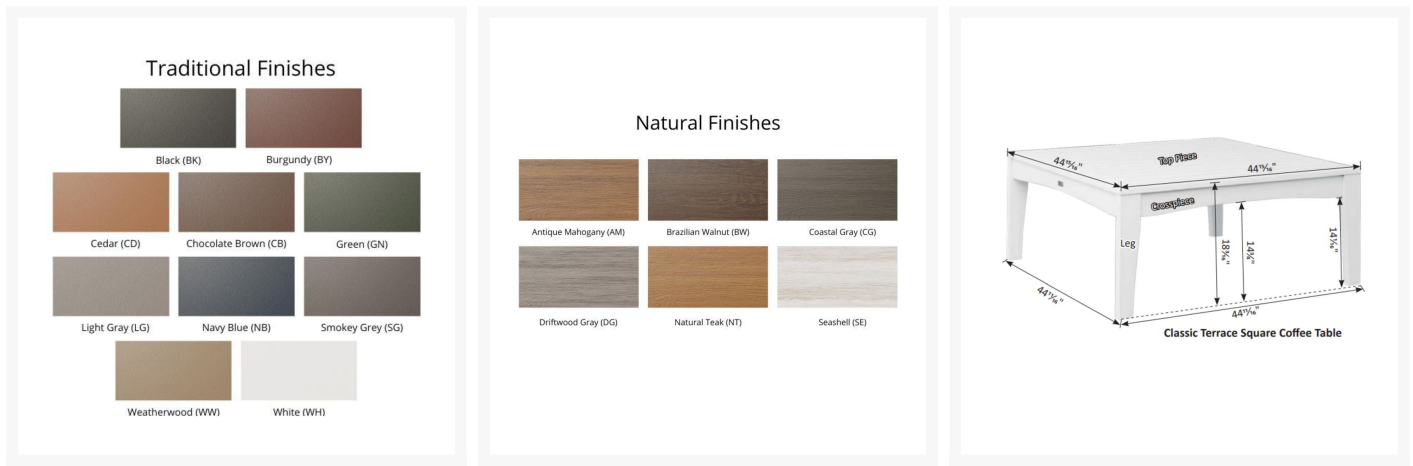

Product Images

Short Description

Classic Terrace Square Coffee Table CTST4545

Description

With its timeless appeal and lasting durability, the Classic Terrace Square Coffee Table (CTS(CT4545) by Berlin Gardens makes an excellent pick for low-maintenance patio seating. Classic Terrace's slatted tops and gently flared frame design give it a unique visual appeal, while sturdy, all-weather construction ensures lasting performance across the seasons. Whether you're looking for a refreshing pop of color, relaxing earth tones or minimalist basics for your next patio upgrade, this deep seating collection is sure to impress at your next gathering. Constructed with PolyTuf™ Lumber, one of the highest grades of poly lumber on the market, this piece is guaranteed to last.

Includes

- One (1) Classic Terrace Square Coffee Table CTST4545

Dimensions

- 45" W X 45" L X 18.5" H (82 lbs.)

Features

- PolyTuf™ Lumber is dense, durable and virtually maintenance free
- Unlike natural wood, poly lumber won't crack, fade or rot over time
- Built to withstand a range of climates, including hot sun, snowy winters, and strong coastal winds
- High Density Polyethylene (HDPE) lumber manufactured using 95% recycled plastic
- UV protectant and color infused into the lumber; no painting or waterproofing needed
- BPA free and Amish made in the USA
- Chrome-plated stainless steel fasteners and aluminum support pieces are corrosion resistant
- Frame is easy to clean; simply spray off with a hose
- No assembly required