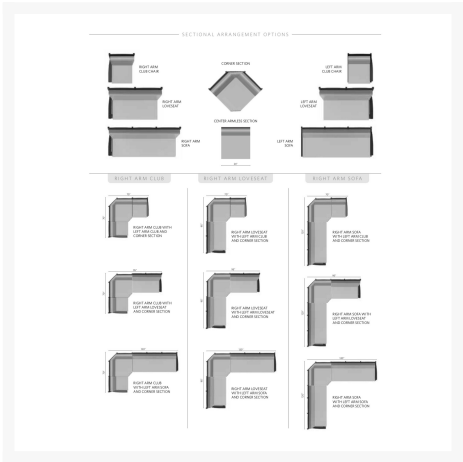

Product Images

Short Description

Classic Terrace Center Armless Chair CTCAS2434

Description

With its timeless appeal and lasting durability, the Classic Terrace Center Armless Chair (CTCAS2434) by Berlin Gardens makes an excellent pick for low-maintenance patio seating. Classic Terrace's extra-plush cushions, slatted backs and gently flared frame design give it a unique visual appeal, while sturdy, all-weather construction ensures lasting performance across the seasons. Whether you're looking for a refreshing pop of color, relaxing earth tones or minimalist basics for your next patio upgrade, this deep seating collection is sure to impress at your next gathering. Constructed with PolyTuf™ Lumber, one of the highest grades of poly lumber on the market, this piece is guaranteed to last. Its durable aluminum support pieces, all-weather cushions and fade-resistant fabric are also made to endure in any outdoor setting, rain or shine.

Includes

- One (1) Classic Terrace Center Armless Chair with Cushions CTCAS2434

Dimensions

- 24" L X 33" D X 34.5" H (32 lbs.)
- Seat Height (With Cushion): 18.5"

- Seat Height (No Cushion): 11"

Features

- PolyTuf™ Lumber is dense, durable and virtually maintenance free
- Unlike natural wood, poly lumber won't crack, fade or rot over time
- Built to withstand a range of climates, including hot sun, snowy winters, and strong coastal winds
- High Density Polyethylene (HDPE) lumber manufactured using 95% recycled plastic
- UV protectant and color infused into the lumber; no painting or waterproofing needed
- BPA free and Amish made in the USA
- Cushions are made with quick-drying Polyurethane foam and wrapped in Dacron, which wicks away moisture
- Cushions are made with Sunbrella fabric, which has a 5 year fade warranty and is easy to clean
- Chrome-plated stainless steel fasteners and aluminum support pieces are corrosion resistant
- Frame and cushions are easy to clean; simply spray off with a hose
- No assembly required