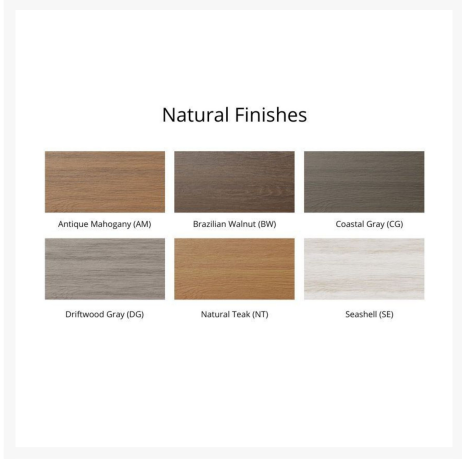

Product Images

Short Description

Classic Terrace Center Armless Chair CTCAS2434

Description

With its timeless appeal and lasting durability, the Classic Terrace Center Armless Chair (CTCAS2434) by Berlin Gardens makes an excellent pick for low-maintenance patio seating. Classic Terrace's extra-plush cushions, slatted backs and gently flared frame design give it a unique visual appeal, while sturdy, all-weather construction ensures lasting performance across the seasons. Whether you're looking for a refreshing pop of color, relaxing earth tones or minimalist basics for your next patio upgrade, this deep seating collection is sure to impress at your next gathering. Constructed with PolyTuf™ Lumber, one of the highest grades of poly lumber on the market, this piece is guaranteed to last. Its durable aluminum support pieces, all-weather cushions and fade-resistant fabric are also made to endure in any outdoor setting, rain or shine.

Includes

- One (1) Classic Terrace Center Armless Chair with Cushions CTCAS2434

Dimensions

- 24" L X 33" D X 34.5" H (32 lbs.)
- Seat Height (With Cushion): 18.5"

- Seat Height (No Cushion): 11"

Features

- PolyTuf™ Lumber is dense, durable and virtually maintenance free
- Unlike natural wood, poly lumber won't crack, fade or rot over time
- Built to withstand a range of climates, including hot sun, snowy winters, and strong coastal winds
- High Density Polyethylene (HDPE) lumber manufactured using 95% recycled plastic
- UV protectant and color infused into the lumber; no painting or waterproofing needed
- BPA free and Amish made in the USA
- Cushions are made with quick-drying Polyurethane foam and wrapped in Dacron, which wicks away moisture
- Cushions are made with Sunbrella fabric, which has a 5 year fade warranty and is easy to clean
- Chrome-plated stainless steel fasteners and aluminum support pieces are corrosion resistant
- Frame and cushions are easy to clean; simply spray off with a hose
- No assembly required