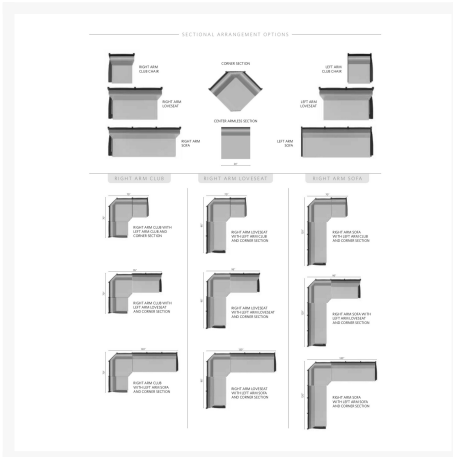

Short Description

Classic Terrace Right Arm Sectional Sofa CTRSS7934

Description

With its timeless appeal and lasting durability, the Classic Terrace Right Arm Sectional Sofa (CTRSS7934) by Berlin Gardens makes an excellent pick for low-maintenance patio seating. Classic Terrace's extra-plush cushions, slatted backs and gently flared frame design give it a unique visual appeal, while sturdy, all-weather construction ensures lasting performance across the seasons. Whether you're looking for a refreshing pop of color, relaxing earth tones or minimalist basics for your next patio upgrade, this deep seating collection is sure to impress at your next gathering. Constructed with PolyTuf™ Lumber, one of the highest grades of poly lumber on the market, this piece is guaranteed to last. Its durable aluminum support pieces, all-weather cushions and fade-resistant fabric are also made to endure in any outdoor setting, rain or shine.

Includes

- One (1) Classic Terrace Right Arm Sectional Sofa CTRSS7934

Dimensions

- 78.5" L X 33" D X 34.5" H (102 lbs.)
- Arm Height: 23.75"