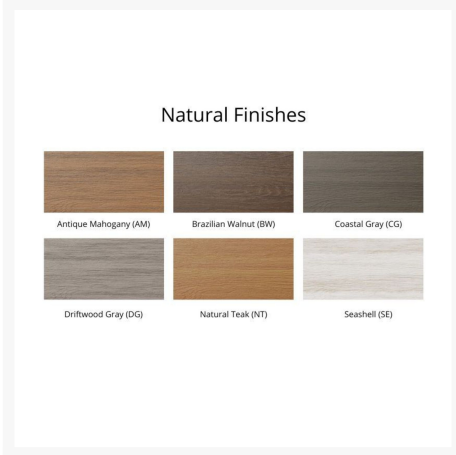

Short Description

Classic Terrace Right Arm Sectional Sofa CTRSS7934

Description

With its timeless appeal and lasting durability, the Classic Terrace Right Arm Sectional Sofa (CTRSS7934) by Berlin Gardens makes an excellent pick for low-maintenance patio seating. Classic Terrace's extra-plush cushions, slatted backs and gently flared frame design give it a unique visual appeal, while sturdy, all-weather construction ensures lasting performance across the seasons. Whether you're looking for a refreshing pop of color, relaxing earth tones or minimalist basics for your next patio upgrade, this deep seating collection is sure to impress at your next gathering. Constructed with PolyTuf™ Lumber, one of the highest grades of poly lumber on the market, this piece is guaranteed to last. Its durable aluminum support pieces, all-weather cushions and fade-resistant fabric are also made to endure in any outdoor setting, rain or shine.

Includes

- One (1) Classic Terrace Right Arm Sectional Sofa CTRSS7934

Dimensions

- 78.5" L X 33" D X 34.5" H (102 lbs.)
- Arm Height: 23.75"