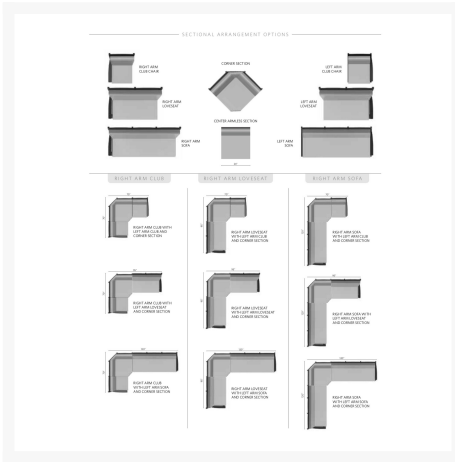

Product Images

Short Description

Classic Terrace Left Arm Sectional Sofa CTLSS7934

Description

With its timeless appeal and lasting durability, the Classic Terrace Left Arm Sectional Sofa (CTLSS7934) by Berlin Gardens makes an excellent pick for low-maintenance patio seating. Classic Terrace's extra-plush cushions, slatted backs and gently flared frame design give it a unique visual appeal, while sturdy, all-weather construction ensures lasting performance across the seasons. Whether you're looking for a refreshing pop of color, relaxing earth tones or minimalist basics for your next patio upgrade, this deep seating collection is sure to impress at your next gathering. Constructed with PolyTuf™ Lumber, one of the highest grades of poly lumber on the market, this piece is guaranteed to last. Its durable aluminum support pieces, all-weather cushions and fade-resistant fabric are also made to endure in any outdoor setting, rain or shine.

Includes

- One (1) Classic Terrace Left Arm Sectional Sofa CTLSS7934

Dimensions

- 78.5" L X 33" D X 34.5" H (102 lbs.)
- Arm Height: 23.75"

- Seat Height (With Cushion): 18.5"
- Seat Height (No Cushion): 11"