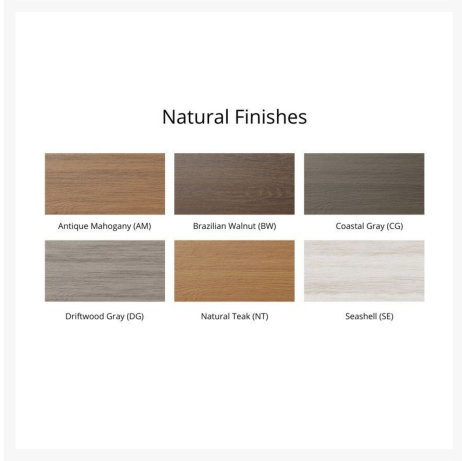

Product Images

Short Description

Classic Terrace Left Arm Sectional Sofa CTLSS7934

Description

With its timeless appeal and lasting durability, the Classic Terrace Left Arm Sectional Sofa (CTLSS7934) by Berlin Gardens makes an excellent pick for low-maintenance patio seating. Classic Terrace's extra-plush cushions, slatted backs and gently flared frame design give it a unique visual appeal, while sturdy, all-weather construction ensures lasting performance across the seasons. Whether you're looking for a refreshing pop of color, relaxing earth tones or minimalist basics for your next patio upgrade, this deep seating collection is sure to impress at your next gathering. Constructed with PolyTuf™ Lumber, one of the highest grades of poly lumber on the market, this piece is guaranteed to last. Its durable aluminum support pieces, all-weather cushions and fade-resistant fabric are also made to endure in any outdoor setting, rain or shine.

Includes

- One (1) Classic Terrace Left Arm Sectional Sofa CTLSS7934

Dimensions

- 78.5" L X 33" D X 34.5" H (102 lbs.)
- Arm Height: 23.75"

- Seat Height (With Cushion): 18.5"
- Seat Height (No Cushion): 11"