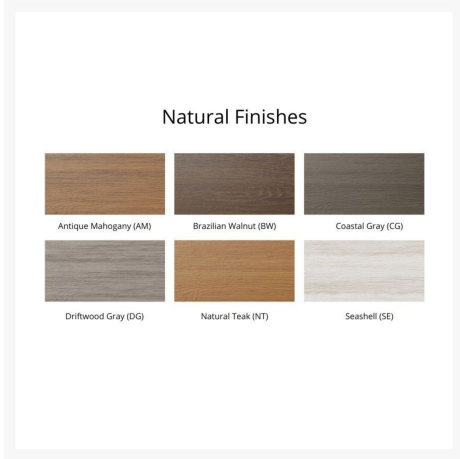

Product Images

Short Description

Classic Terrace Right Arm Sectional Loveseat CTRL5334

Description

With its timeless appeal and lasting durability, the Classic Terrace Right Arm Sectional Loveseat (CTRL5334) by Berlin Gardens makes an excellent pick for low-maintenance patio seating. Classic Terrace's extra-plush cushions, slatted backs and gently flared frame design give it a unique visual appeal, while sturdy, all-weather construction ensures lasting performance across the seasons. Whether you're looking for a refreshing pop of color, relaxing earth tones or minimalist basics for your next patio upgrade, this deep seating collection is sure to impress at your next gathering. Constructed with PolyTuf™ Lumber, one of the highest grades of poly lumber on the market, this piece is guaranteed to last. Its durable aluminum support pieces, all-weather cushions and fade-resistant fabric are also made to endure in any outdoor setting, rain or shine.

Features

- PolyTuf™ Lumber is dense, durable and virtually maintenance free
- Unlike natural wood, poly lumber won't crack, fade or rot over time
- Built to withstand a range of climates, including hot sun, snowy winters, and strong coastal winds
- High Density Polyethylene (HDPE) lumber manufactured using 95% recycled plastic
- UV protectant and color infused into the lumber; no painting or waterproofing needed
- BPA free and Amish made in the USA
- Cushions are made with quick-drying Polyurethane foam and wrapped in Dacron, which wicks away moisture
- Cushions are made with Sunbrella fabric, which has a 5 year fade warranty and is easy to clean
- Chrome-plated stainless steel fasteners and aluminum support pieces are corrosion resistant
- Frame and cushions are easy to clean; simply spray off with a hose
- No assembly required
- When seated, the chair arm will appear on your right