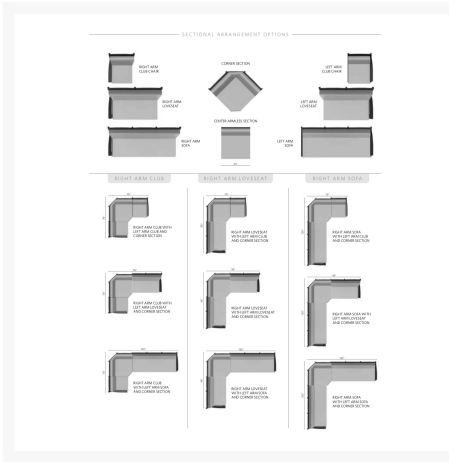

Product Images

Short Description

Classic Terrace Right Arm Sectional Loveseat CTRL5334

Description

With its timeless appeal and lasting durability, the Classic Terrace Right Arm Sectional Loveseat (CTRL5334) by Berlin Gardens makes an excellent pick for low-maintenance patio seating. Classic Terrace's extra-plush cushions, slatted backs and gently flared frame design give it a unique visual appeal, while sturdy, all-weather construction ensures lasting performance across the seasons. Whether you're looking for a refreshing pop of color, relaxing earth tones or minimalist basics for your next patio upgrade, this deep seating collection is sure to impress at your next gathering. Constructed with PolyTuf™ Lumber, one of the highest grades of poly lumber on the market, this piece is guaranteed to last. Its durable aluminum support pieces, all-weather cushions and fade-resistant fabric are also made to endure in any outdoor setting, rain or shine.

Includes

- One (1) Classic Terrace Right Arm Sectional Loveseat CTRL5334

Dimensions

- 53.5" L X 33" D X 34.5" H (72 lbs.)
- Arm Height: 23.75"

- Seat Height (With Cushion): 18.5"
- Seat Height (No Cushion): 11"