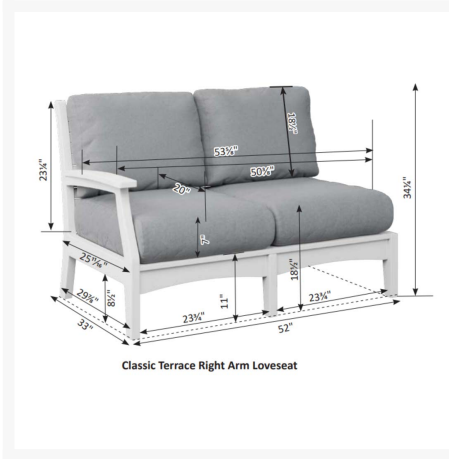

Product Images

Short Description

Classic Terrace Right Arm Sectional Loveseat CTRL5334

Description

With its timeless appeal and lasting durability, the Classic Terrace Right Arm Sectional Loveseat (CTRL5334) by Berlin Gardens makes an excellent pick for low-maintenance patio seating. Classic Terrace's extra-plush cushions, slatted backs and gently flared frame design give it a unique visual appeal, while sturdy, all-weather construction ensures lasting performance across the seasons. Whether you're looking for a refreshing pop of color, relaxing earth tones or minimalist basics for your next patio upgrade, this deep seating collection is sure to impress at your next gathering. Constructed with PolyTuf™ Lumber, one of the highest grades of poly lumber on the market, this piece is guaranteed to last. Its durable aluminum support pieces, all-weather cushions and fade-resistant fabric are also made to endure in any outdoor setting, rain or shine.

Includes

- One (1) Classic Terrace Right Arm Sectional Loveseat CTRL5334

Dimensions

- 53.5" L X 33" D X 34.5" H (72 lbs.)
- Arm Height: 23.75"

- Seat Height (With Cushion): 18.5"
- Seat Height (No Cushion): 11"