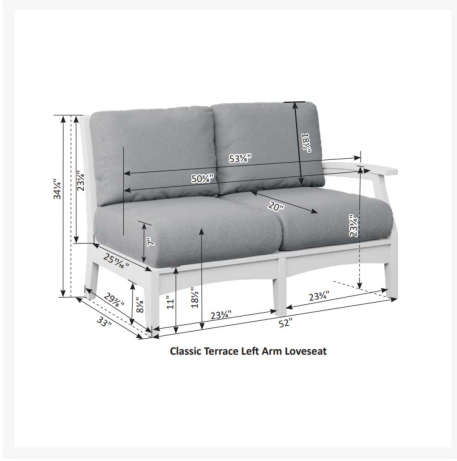

## Product Images

---

## Short Description

Classic Terrace Left Arm Sectional Loveseat CTLSL5334

## Description

With its timeless appeal and lasting durability, the Classic Terrace Left Arm Sectional Loveseat (CTLSL5334) by Berlin Gardens makes an excellent pick for low-maintenance patio seating. Classic Terrace's extra-plush cushions, slatted backs and gently flared frame design give it a unique visual appeal, while sturdy, all-weather construction ensures lasting performance across the seasons. Whether you're looking for a refreshing pop of color, relaxing earth tones or minimalist basics for your next patio upgrade, this deep seating collection is sure to impress at your next gathering. Constructed with PolyTuf™ Lumber, one of the highest grades of poly lumber on the market, this piece is guaranteed to last. Its durable aluminum support pieces, all-weather cushions and fade-resistant fabric are also made to endure in any outdoor setting, rain or shine.

Includes

- One (1) Classic Terrace Left Arm Sectional Loveseat CTLSL5334

Dimensions

- 53.5" L X 33" D X 34.5" H (72 lbs.)
- Arm Height: 23.75"

- Seat Height (With Cushion): 18.5"
- Seat Height (No Cushion): 11"