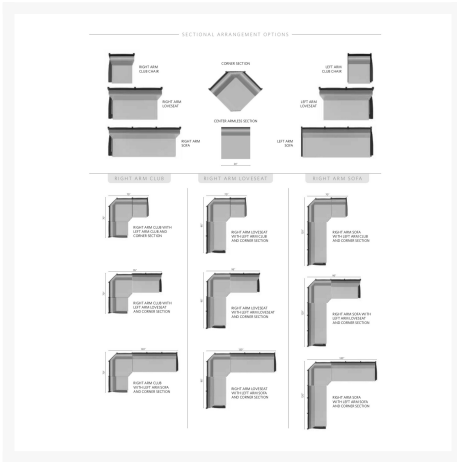

Short Description

Classic Terrace Left Arm Sectional Loveseat CTLSL5334

Description

With its timeless appeal and lasting durability, the Classic Terrace Left Arm Sectional Loveseat (CTLSL5334) by Berlin Gardens makes an excellent pick for low-maintenance patio seating. Classic Terrace's extra-plush cushions, slatted backs and gently flared frame design give it a unique visual appeal, while sturdy, all-weather construction ensures lasting performance across the seasons. Whether you're looking for a refreshing pop of color, relaxing earth tones or minimalist basics for your next patio upgrade, this deep seating collection is sure to impress at your next gathering. Constructed with PolyTuf™ Lumber, one of the highest grades of poly lumber on the market, this piece is guaranteed to last. Its durable aluminum support pieces, all-weather cushions and fade-resistant fabric are also made to endure in any outdoor setting, rain or shine.

Includes

- One (1) Classic Terrace Left Arm Sectional Loveseat CTLSL5334

Dimensions

- 53.5" L X 33" D X 34.5" H (72 lbs.)
- Arm Height: 23.75"