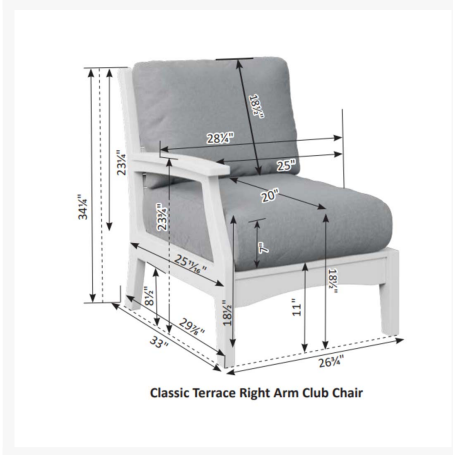

Product Images

Short Description

Classic Terrace Right Arm Sectional Club Chair CTRSC2934

Description

With its timeless appeal and lasting durability, the Classic Terrace Right Arm Sectional Club Chair (CTRSC2934) by Berlin Gardens makes an excellent pick for low-maintenance patio seating. Classic Terrace's extra-plush cushions, slatted backs and gently flared frame design give it a unique visual appeal, while sturdy, all-weather construction ensures lasting performance across the seasons. Whether you're looking for a refreshing pop of color, relaxing earth tones or minimalist basics for your next patio upgrade, this deep seating collection is sure to impress at your next gathering. Constructed with PolyTuf™ Lumber, one of the highest grades of poly lumber on the market, this piece is guaranteed to last. Its durable aluminum support pieces, all-weather cushions and fade-resistant fabric are also made to endure in any outdoor setting, rain or shine.

Includes

- One (1) Classic Terrace Right Arm Sectional Club Chair CTRSC2934

Dimensions

- 28.25" L X 33" D X 34" H (42 lbs.)
- Arm Height: 23.75"

- Seat Height (With Cushion): 18.5"
- Seat Height (No Cushion): 11"