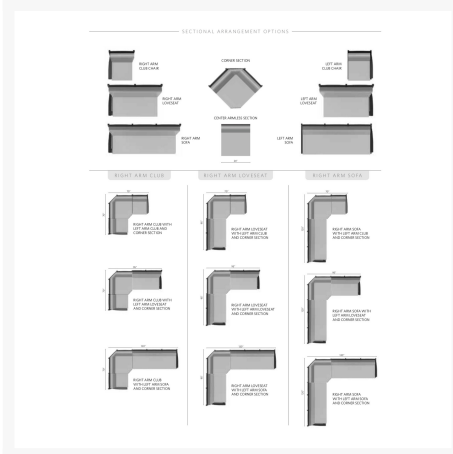

Product Images

Short Description

Classic Terrace Right Arm Sectional Club Chair CTRSC2934

Description

With its timeless appeal and lasting durability, the Classic Terrace Right Arm Sectional Club Chair (CTRSC2934) by Berlin Gardens makes an excellent pick for low-maintenance patio seating. Classic Terrace's extra-plush cushions, slatted backs and gently flared frame design give it a unique visual appeal, while sturdy, all-weather construction ensures lasting performance across the seasons. Whether you're looking for a refreshing pop of color, relaxing earth tones or minimalist basics for your next patio upgrade, this deep seating collection is sure to impress at your next gathering. Constructed with PolyTuf™ Lumber, one of the highest grades of poly lumber on the market, this piece is guaranteed to last. Its durable aluminum support pieces, all-weather cushions and fade-resistant fabric are also made to endure in any outdoor setting, rain or shine.

Includes

- One (1) Classic Terrace Right Arm Sectional Club Chair CTRSC2934

Dimensions

- 28.25" L X 33" D X 34" H (42 lbs.)
- Arm Height: 23.75"

- Seat Height (With Cushion): 18.5"
- Seat Height (No Cushion): 11"