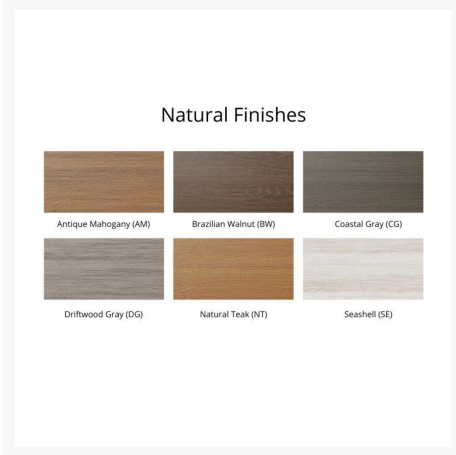

Product Images

Short Description

Classic Terrace Right Arm Sectional Club Chair CTRSC2934

Description

With its timeless appeal and lasting durability, the Classic Terrace Right Arm Sectional Club Chair (CTRSC2934) by Berlin Gardens makes an excellent pick for low-maintenance patio seating. Classic Terrace's extra-plush cushions, slatted backs and gently flared frame design give it a unique visual appeal, while sturdy, all-weather construction ensures lasting performance across the seasons. Whether you're looking for a refreshing pop of color, relaxing earth tones or minimalist basics for your next patio upgrade, this deep seating collection is sure to impress at your next gathering. Constructed with PolyTuf™ Lumber, one of the highest grades of poly lumber on the market, this piece is guaranteed to last. Its durable aluminum support pieces, all-weather cushions and fade-resistant fabric are also made to endure in any outdoor setting, rain or shine.

Features

- PolyTuf™ Lumber is dense, durable and virtually maintenance free
- Unlike natural wood, poly lumber won't crack, fade or rot over time
- Built to withstand a range of climates, including hot sun, snowy winters, and strong coastal winds
- High Density Polyethylene (HDPE) lumber manufactured using 95% recycled plastic
- UV protectant and color infused into the lumber; no painting or waterproofing needed
- BPA free and Amish made in the USA
- Cushions are made with quick-drying Polyurethane foam and wrapped in Dacron, which wicks away moisture
- Cushions are made with Sunbrella fabric, which has a 5 year fade warranty and is easy to clean
- Chrome-plated stainless steel fasteners and aluminum support pieces are corrosion resistant
- Frame and cushions are easy to clean; simply spray off with a hose
- No assembly required
- When seated, the chair arm will appear on your right