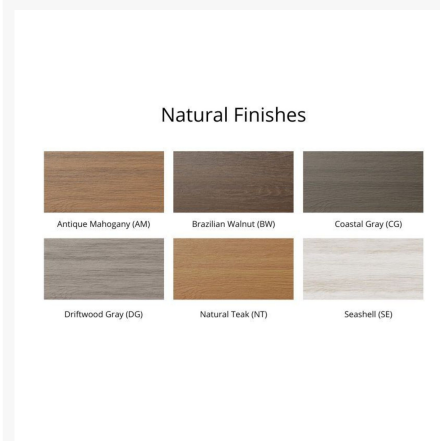

Short Description

Classic Terrace Left Arm Sectional Club Chair CTLSC2934

Description

With its timeless appeal and lasting durability, the Classic Terrace Left Arm Sectional Club Chair (CTLSC2934) by Berlin Gardens makes an excellent pick for low-maintenance patio seating. Classic Terrace's extra-plush cushions, slatted backs and gently flared frame design give it a unique visual appeal, while sturdy, all-weather construction ensures lasting performance across the seasons. Whether you're looking for a refreshing pop of color, relaxing earth tones or minimalist basics for your next patio upgrade, this deep seating collection is sure to impress at your next gathering. Constructed with PolyTuf™ Lumber, one of the highest grades of poly lumber on the market, this piece is guaranteed to last. Its durable aluminum support pieces, all-weather cushions and fade-resistant fabric are also made to endure in any outdoor setting, rain or shine.

Includes

- One (1) Classic Terrace Left Arm Sectional Club Chair CTLSC2934

Dimensions

- 28.25" L X 33" D X 34" H (42 lbs.)
- Arm Height: 23.75"