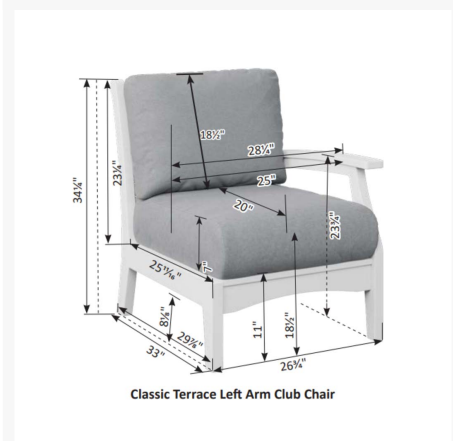

Short Description

Classic Terrace Left Arm Sectional Club Chair CTLSC2934

Description

With its timeless appeal and lasting durability, the Classic Terrace Left Arm Sectional Club Chair (CTLSC2934) by Berlin Gardens makes an excellent pick for low-maintenance patio seating. Classic Terrace's extra-plush cushions, slatted backs and gently flared frame design give it a unique visual appeal, while sturdy, all-weather construction ensures lasting performance across the seasons. Whether you're looking for a refreshing pop of color, relaxing earth tones or minimalist basics for your next patio upgrade, this deep seating collection is sure to impress at your next gathering. Constructed with PolyTuf™ Lumber, one of the highest grades of poly lumber on the market, this piece is guaranteed to last. Its durable aluminum support pieces, all-weather cushions and fade-resistant fabric are also made to endure in any outdoor setting, rain or shine.

Includes

- One (1) Classic Terrace Left Arm Sectional Club Chair CTLSC2934

Dimensions

- 28.25" L X 33" D X 34" H (42 lbs.)
- Arm Height: 23.75"