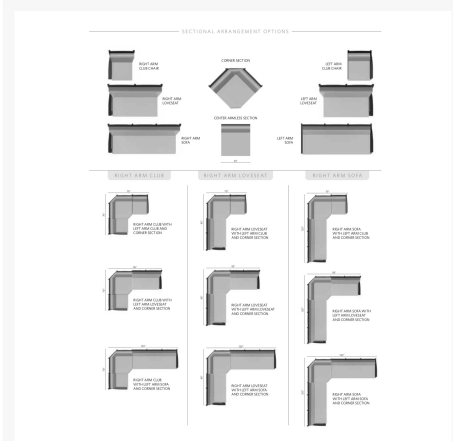

## Short Description

Classic Terrace Left Arm Sectional Club Chair CTLSC2934