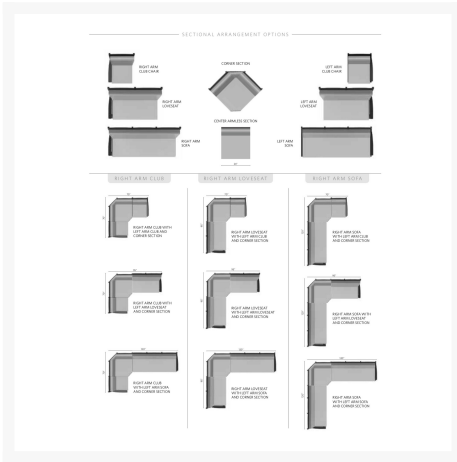

Patio Productions San Diego

2161 Hancock St

San Diego, CA 92110

Phone: 1-888-947-4449

Product Images

Short Description

Classic Terrace Corner Section CTCS5742

Description

Includes

- One (1) Classic Terrace Corner Section with Cushions CTCS5742

Dimensions

- 57" L X 33" D X 34.5" H (64 lbs.)
- Seat Height (With Cushion): 18.5"

- Seat Height (No Cushion): 11"

Features

- PolyTuf™ Lumber is dense, durable and virtually maintenance free
- Unlike natural wood, poly lumber won't crack, fade or rot over time
- Built to withstand a range of climates, including hot sun, snowy winters, and strong coastal winds
- High Density Polyethylene (HDPE) lumber manufactured using 95% recycled plastic
- UV protectant and color infused into the lumber; no painting or waterproofing needed
- BPA free and Amish made in the USA
- Cushions are made with quick-drying Polyurethane foam and wrapped in Dacron, which wicks away moisture
- Cushions are made with Sunbrella fabric, which has a 5 year fade warranty and is easy to clean
- Chrome-plated stainless steel fasteners and aluminum support pieces are corrosion resistant
- Frame and cushions are easy to clean; simply spray off with a hose
- No assembly required