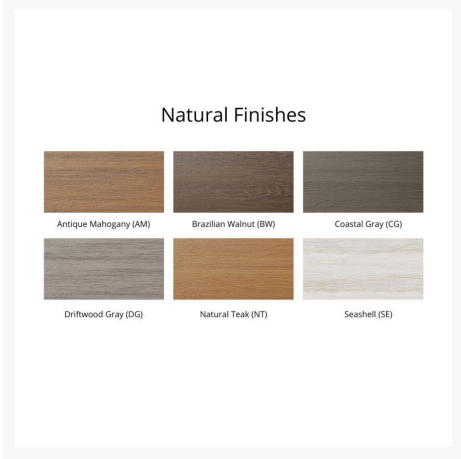

Short Description

Classic Terrace Corner Section CTCS5742

Description

With its timeless appeal and lasting durability, the Classic Terrace Corner Section (CTCS5742) by Berlin Gardens makes an excellent pick for low-maintenance patio seating. Classic Terrace's extra-plush cushions, slatted backs and gently flared frame design give it a unique visual appeal, while sturdy, all-weather construction ensures lasting performance across the seasons. Whether you're looking for a refreshing pop of color, relaxing earth tones or minimalist basics for your next patio upgrade, this deep seating collection is sure to impress at your next gathering. Constructed with PolyTuf™ Lumber, one of the highest grades of poly lumber on the market, this piece is guaranteed to last. Its durable aluminum support pieces, all-weather cushions and fade-resistant fabric are also made to endure in any outdoor setting, rain or shine.

Includes

- One (1) Classic Terrace Corner Section with Cushions CTCS5742

Dimensions

- 57" L X 33" D X 34.5" H (64 lbs.)
- Seat Height (With Cushion): 18.5"