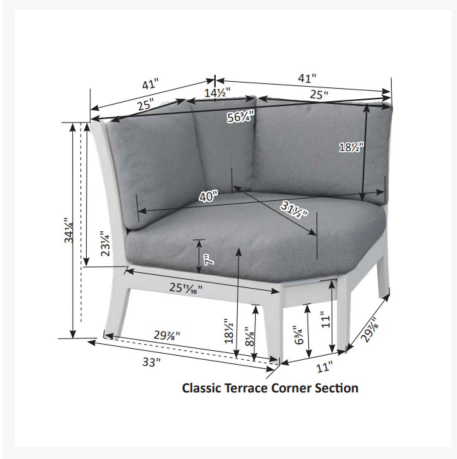

Short Description

Classic Terrace Corner Section CTCS5742

Description

With its timeless appeal and lasting durability, the Classic Terrace Corner Section (CTCS5742) by Berlin Gardens makes an excellent pick for low-maintenance patio seating. Classic Terrace's extra-plush cushions, slatted backs and gently flared frame design give it a unique visual appeal, while sturdy, all-weather construction ensures lasting performance across the seasons. Whether you're looking for a refreshing pop of color, relaxing earth tones or minimalist basics for your next patio upgrade, this deep seating collection is sure to impress at your next gathering. Constructed with PolyTuf™ Lumber, one of the highest grades of poly lumber on the market, this piece is guaranteed to last. Its durable aluminum support pieces, all-weather cushions and fade-resistant fabric are also made to endure in any outdoor setting, rain or shine.

Includes

- One (1) Classic Terrace Corner Section with Cushions CTCS5742

Dimensions

- 57" L X 33" D X 34.5" H (64 lbs.)
- Seat Height (With Cushion): 18.5"