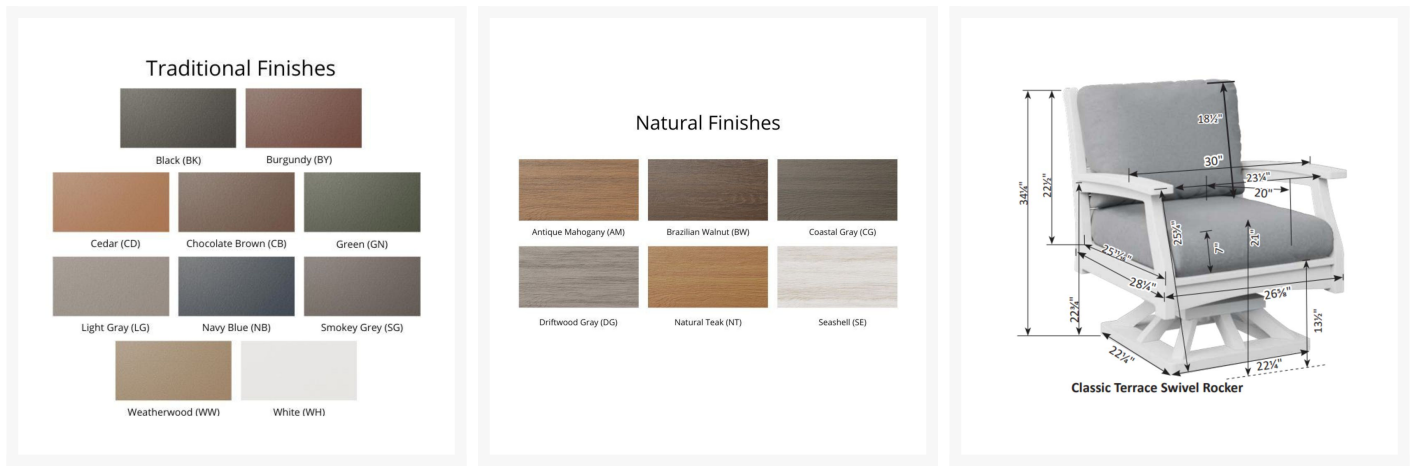

## Short Description

Classic Terrace Swivel Rocker CTSR3034