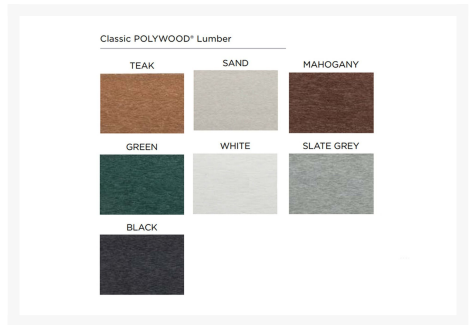

Short Description

The Harbour 3-Piece Deep Seating Set (PWS252-2) The Harbour 3-Piece Deep Seating Set combines sleek lines and plush cushions to create an intimate setting for your outdoor space

Description

The Harbour 3-Piece Deep Seating Set (PWS252-2) The Harbour 3-Piece Deep Seating Set combines sleek lines and plush cushions to create an intimate setting for your outdoor space. Each cushion features Sunbrella® fabric and a decorative welted edge. This stylish set ships fully assembled and is constructed of durable, all-weather POLYWOOD® lumber, ensuring a lifetime of comfort and enjoyment.

Includes

- Two (2) Harbour Deep Seating Chair (4011)
- One (1) Harbour Slat End Table (4018)
- Two (2) 16" Outdoor Throw Pillow (XPWP0067)

Set Weight & Dimensions

- Overall Set Weight: 150 Lbs
- Recommended Minimum Space: 134" W X 33.5" H X 67" D

Individual Item Dimensions

- Harbour Deep Seating Chair: 29" W X 33.5" H X 34.63" D
- Harbour Slat End Table: 23" W X 16.75" H X 23" D
- 16" Outdoor Throw Pillow: 13" W X 6" H X 13" D

Features

- Set includes (2) Harbour Deep Seating Chairs and (1) Harbour Slat Side Table
- Quick drying, durable cushions covered in Sunbrella® fabric that resist weather, salt, sun, mold and mildew
- Built to withstand a range of climates including hot sun, snowy winters, and strong coastal winds