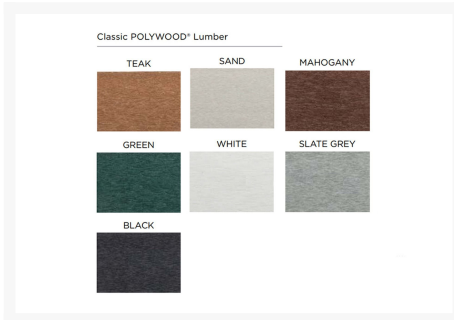

Product Images

Short Description

The Harbour 4-Piece Set (PWS248-2) The Harbour 4-Piece Deep Seating Set combines sleek lines and plush cushions to create an intimate setting for your outdoor space

Description