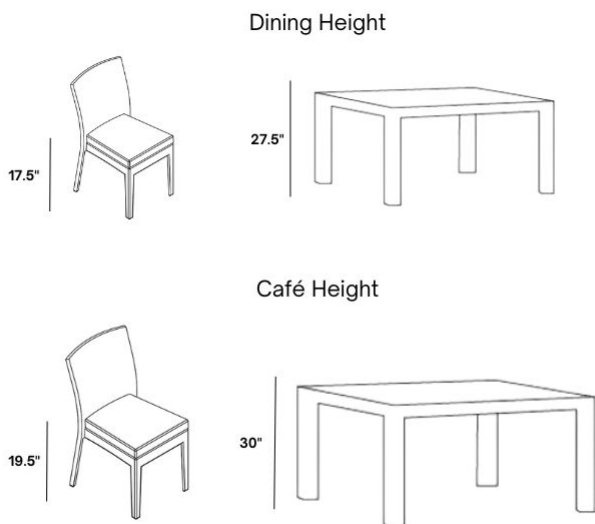

Includes

- One (1) Sutton Sling High Back Dining Chair 45379

Dimensions

- 24.75" W x 28" D x 43.5" H (20.8 lbs.)
- Seat Height: 17.5"
- Arm Height: 23.625"

Differences in Dining and Cafe Heights:

Dining Seating & Table Collections: Most commonly used in casual outdoor seating areas, dining table pieces have an average height of 27.5" while dining seating has an average height of 17.5". Please be sure to select the corresponding dining table and seating heights to ensure a proper fit.

Cafe Seating & Table Collections: Most commonly used in restaurants, bars, and other active seating venues, cafe table pieces have an average height of 30" while cafe seating has an average of 19". Please be sure to select the corresponding cafe table and seating heights to ensure a proper fit.