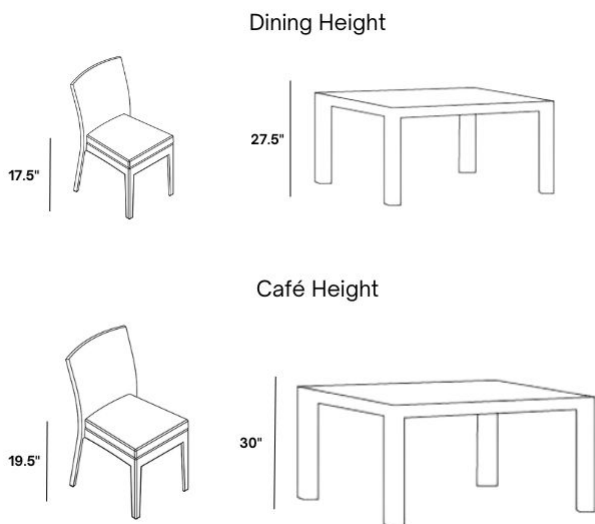


Product Images

Short Description

Sutton Sling Low Back Dining Chair 45370 by Homecrest

Description

The Sutton Sling Low Back Dining Chair (45370) by Homecrest creates a refined, but energizing addition to your outdoor patio space. Sutton features a geometric frame design, contrasted with our gently curving sling seating for visual style. The fully-welded aluminum frames are made to last while a multi-stage powder coat provides all-weather protection across all seasons. A fade-resistant, double-layer sling is durable, easy to maintain, and made to endure any outdoor setting, rain or shine. Built for commercial and residential use, this is a perfect piece to add to small patios, poolside decks, and high-traffic terraces.

Includes

- One (1) Sutton Sling Low Back Dining Chair 45370

Dimensions

- 24.75" W x 28" D x 35" H (20 lbs.)
- Seat Height: 17.5"
- Arm Height: 23.625"

Differences in Dining and Cafe Heights:

Dining Seating & Table Collections: Most commonly used in casual outdoor seating areas, dining table pieces have an average height of 27.5" while dining seating has an average height of 17.5". Please be sure to select the corresponding dining table and seating heights to ensure a proper fit.

Cafe Seating & Table Collections: Most commonly used in restaurants, bars, and other active seating venues, cafe table pieces have an average height of 30" while cafe seating has an average of 19". Please be sure to select the corresponding cafe table and seating heights to ensure a proper fit.