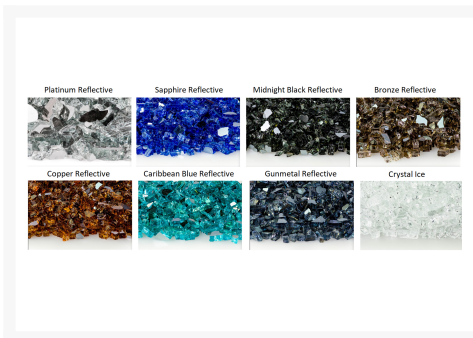

Product Images

Short Description

Shadow Rock 48- Round Dining Fire Table 4648DSH by Homecrest

Description

With its beautiful, distinct texture and natural colors, the Shadow Rock 48" Round Dining Fire Table (4648DSH) by Homecrest provide an attractive look that will complement any outdoor furniture set. This fire table creates a stunning centerpiece for any outdoor space and provides a laidback atmosphere of relaxation and conversation. With its flawlessly rustic look, High-Density Polyethylene (HDPE) and tough resin core create a natural tabletop while a Nano-Coat finish is UV-protected and scratch resistant. The fully-welded aluminum frames are made to last while a multi-stage powder coat provides all-weather protection across all seasons. The fire pit includes a built-in storage compartment at the base that discretely stores the propane tank out of sight so you don't have to sacrifice your space. Place your plates and cups on the generously sized surface without any worry. Homecrest fire tables extend the comfortability of outdoor spaces by several months into the late Fall and early Spring. Built for commercial and residential use, this is a perfect piece to add to small patios, poolside decks, and high-traffic terraces.