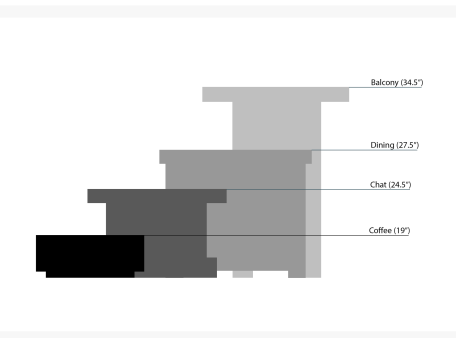

Product Images

Short Description

Shadow Rock 48- Round Dining Fire Table 4648DSH by Homecrest

Description

With its beautiful, distinct texture and natural colors, the Shadow Rock 48" Round Dining Fire Table (4648DSH) by Homecrest provide an attractive look that will complement any outdoor furniture set. This fire table creates a stunning centerpiece for any outdoor space and provides a laidback atmosphere of relaxation and conversation. With its flawlessly rustic look, High-Density Polyethylene (HDPE) and tough resin core create a natural tabletop while a Nano-Coat finish is UV-protected and scratch resistant. The fully-welded aluminum frames are made to last while a multi-stage powder coat provides all-weather protection across all seasons. The fire pit includes a built-in storage compartment at the base that discretely stores the propane tank out of sight so you don't have to sacrifice your space. Place your plates and cups on the generously sized surface without any worry. Homecrest fire tables extend the comfortability of outdoor spaces by several months into the late Fall and early Spring. Built for commercial and residential use, this is a perfect piece to add to small patios, poolside decks, and high-traffic terraces.

Includes

- One (1) Shadow Rock 48" Round Dining Fire Table 4648DSH

- One (1) 20 lbs. Bag of Fire Jewelry Rocks

Dimensions

- 48" W x 48" D x 27.5" H (126 lbs.)
- Burner Rise: 3/4" Rise

Differences in Dining and Cafe Heights:

Dining Seating & Table Collections: Most commonly used in casual outdoor seating areas, dining table pieces have an average height of 27.5" while dining seating has an average height of 17.5". Please be sure to select the corresponding dining table and seating heights to ensure a proper fit.