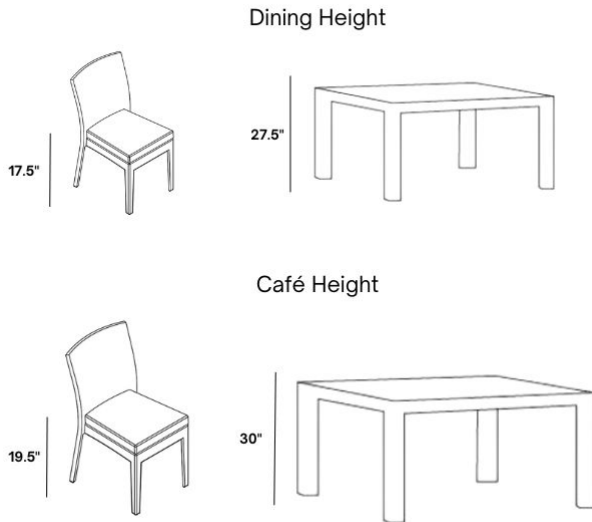

Includes

- One (1) Shadow Rock 48" Round Dining Fire Table 4648DSH

- One (1) 20 lbs. Bag of Fire Jewelry Rocks

Dimensions

- 48" W x 48" D x 27.5" H (126 lbs.)
- Burner Rise: 3/4" Rise

Differences in Dining and Cafe Heights:

Dining Seating & Table Collections: Most commonly used in casual outdoor seating areas, dining table pieces have an average height of 27.5" while dining seating has an average height of 17.5". Please be sure to select the corresponding dining table and seating heights to ensure a proper fit.

Cafe Seating & Table Collections: Most commonly used in restaurants, bars, and other active seating venues, cafe table pieces have an average height of 30" while cafe seating has an average of 19". Please be sure to select the corresponding cafe table and seating heights to ensure a proper fit.