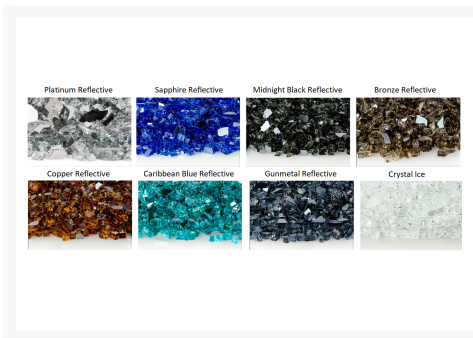

Product Images

Short Description

Shadow Rock 42- Round Dining Fire Table 4642DSH by Homecrest

Description

With its beautiful, distinct texture and natural colors, the Shadow Rock 42" Round Dining Fire Table (4642DSH) by Homecrest provide an attractive look that will complement any outdoor furniture set. This fire table creates a stunning centerpiece for any outdoor space and provides a laidback atmosphere of relaxation and conversation. With its flawlessly rustic look, High-Density Polyethylene (HDPE) and tough resin core create a natural tabletop while a Nano-Coat finish is UV-protected and scratch resistant. The fully-welded aluminum frames are made to last while a multi-stage powder coat provides all-weather protection across all seasons. The fire pit includes a built-in storage compartment at the base that discretely stores the propane tank out of sight so you don't have to sacrifice your space. Place your plates and cups on the generously sized surface without any worry. Homecrest fire tables extend the comfortability of outdoor spaces by several months into the late Fall and early Spring. Built for commercial and residential use, this is a perfect piece to add to small patios, poolside decks, and high-traffic terraces.

Additional Information

SKU	4642DSH
Brand	Homecrest
Ships Out Estimate	4 - 5 Weeks
Residential Warranty	Frame: 15 Years Finish: 5 Years Natural Series: 3 Years Fire Table Burners: 2 Years

Shadow Rock 42" Round Dining Fire