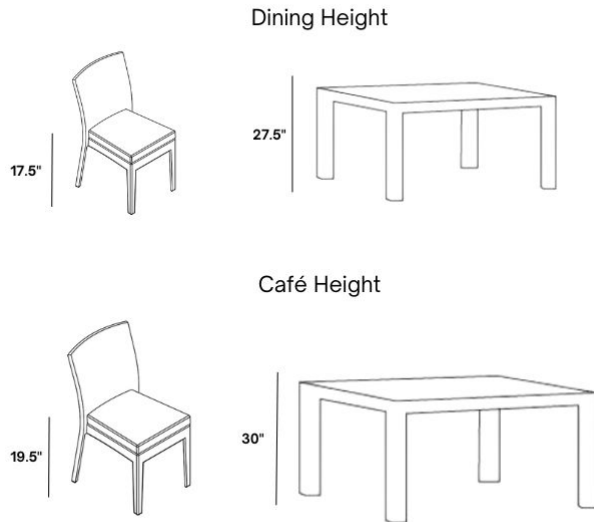

Includes

- One (1) Shadow Rock 42" Round Dining Fire Table 4642DSH

- One (1) 20 lbs. Bag of Fire Jewelry Rocks

Dimensions

- 42" W x 42" D x 27.5" H (115 lbs.)
- Burner Rise: 3/4" Rise

Differences in Dining and Cafe Heights:

Dining Seating & Table Collections: Most commonly used in casual outdoor seating areas, dining table pieces have an average height of 27.5" while dining seating has an average height of 17.5". Please be sure to select the corresponding dining table and seating heights to ensure a proper fit.

Cafe Seating & Table Collections: Most commonly used in restaurants, bars, and other active seating venues, cafe table pieces have an average height of 30" while cafe seating has an average of 19". Please be sure to select the corresponding cafe table and seating heights to ensure a proper fit.