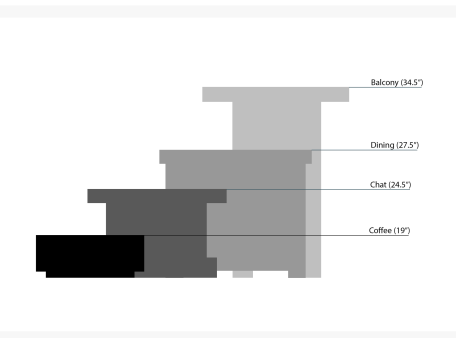

Product Images

Short Description

Shadow Rock 42- Round Dining Fire Table 4642DSH by Homecrest

Description

With its beautiful, distinct texture and natural colors, the Shadow Rock 42" Round Dining Fire Table (4642DSH) by Homecrest provide an attractive look that will complement any outdoor furniture set. This fire table creates a stunning centerpiece for any outdoor space and provides a laidback atmosphere of relaxation and conversation. With its flawlessly rustic look, High-Density Polyethylene (HDPE) and tough resin core create a natural tabletop while a Nano-Coat finish is UV-protected and scratch resistant. The fully-welded aluminum frames are made to last while a multi-stage powder coat provides all-weather protection across all seasons. The fire pit includes a built-in storage compartment at the base that discretely stores the propane tank out of sight so you don't have to sacrifice your space. Place your plates and cups on the generously sized surface without any worry. Homecrest fire tables extend the comfortability of outdoor spaces by several months into the late Fall and early Spring. Built for commercial and residential use, this is a perfect piece to add to small patios, poolside decks, and high-traffic terraces.

Includes

- One (1) Shadow Rock 42" Round Dining Fire Table 4642DSH

- One (1) 20 lbs. Bag of Fire Jewelry Rocks

Dimensions

- 42" W x 42" D x 27.5" H (115 lbs.)
- Burner Rise: 3/4" Rise

Differences in Dining and Cafe Heights:

Dining Seating & Table Collections: Most commonly used in casual outdoor seating areas, dining table pieces have an average height of 27.5" while dining seating has an average height of 17.5". Please be sure to select the corresponding dining table and seating heights to ensure a proper fit.