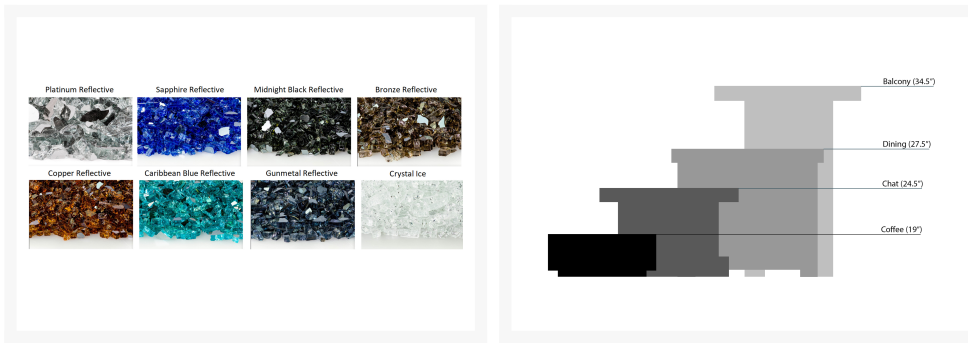

Product Images

AVAILABLE TOP COLORS

20 - SEQUOIA

73 - DUNE

21 - DRIFT

70 - CHAR

Short Description

Sandstone 42- Round Dining Fire Table 4642DSS by Homecrest

Description

Inspired by the southwestern quarries of the United States, the Sandstone 42" Round Dining Fire Table (4642DSS) by Homecrest give outdoor spaces a solid foundation. Full of beautiful, rough-hewn detail, Sandstone tops offer years of low-maintenance and architecturally pleasing outdoor enjoyment. With its flawlessly rustic look, High-Density Polyethylene (HDPE) and tough resin core create a natural tabletop while a Nano-Coat finish is UV-protected and scratch resistant. The fully-welded aluminum frames are made to last while a multi-stage powder coat provides all-weather protection across all seasons. The fire pit includes a built-in storage compartment at the base that discretely stores the propane tank out of sight so you don't have to sacrifice your space. Place your plates and cups on the generously sized surface without any worry. Homecrest fire tables extend the comfortability of outdoor spaces by several months into the late Fall and early Spring. Built for commercial and residential use, this is a perfect piece to add to small patios, poolside decks, and high-traffic terraces.