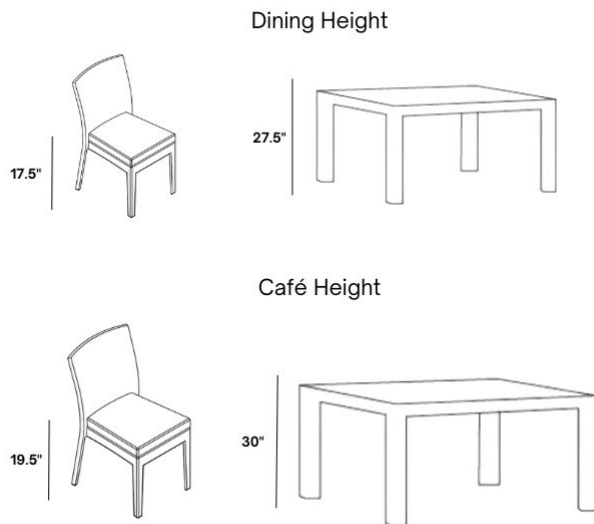

Includes

- One (1) Sandstone 42" Round Dining Fire Table 4642DSS
- One (1) 20 lbs. Bag of Fire Jewelry Rocks

Dimensions

- 42" W x 42" D x 27.5" H (115 lbs.)
- Burner Rise: 3/4" Rise

Differences in Dining and Cafe Heights:

Dining Seating & Table Collections: Most commonly used in casual outdoor seating areas, dining table pieces have an average height of 27.5" while dining seating has an average height of 17.5". Please be sure to select the corresponding dining table and seating heights to ensure a proper fit.

Cafe Seating & Table Collections: Most commonly used in restaurants, bars, and other active seating venues, cafe table pieces have an average height of 30" while cafe seating has an average of 19". Please be sure to select the corresponding cafe table and seating heights to ensure a proper fit.