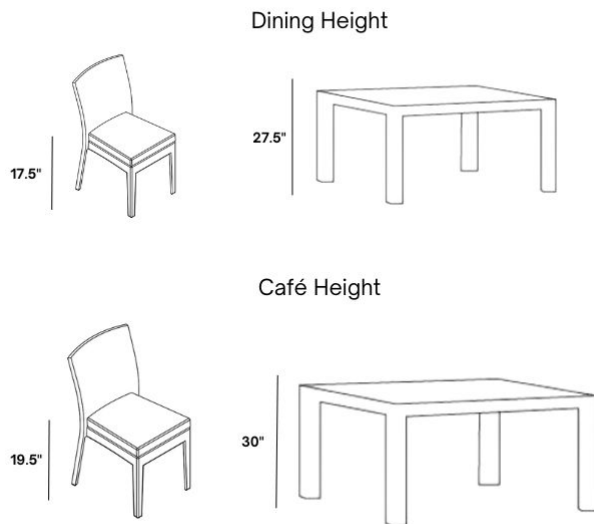

#### Includes

- One (1) Mode 44" x 110" Rectangular Cafe Table with Optional Umbrella Hole 1344110F

#### Dimensions

- 44" W x 110" D x 30" H (150 lbs.)

#### Differences in Dining and Cafe Heights:

Dining Seating & Table Collections: Most commonly used in casual outdoor seating areas, dining table pieces have an average height of 27.5" while dining seating has an average height of 17.5". Please be sure to select the corresponding dining table and seating heights to ensure a proper fit.