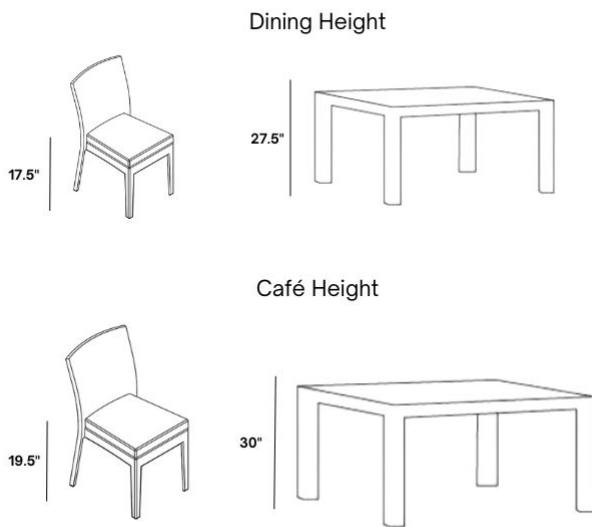

## Description

---

Add Mode 44" X 88" Rectangular Cafe Table with Optional Umbrella Hole (134488F) by Homecrest to your patio collection to give your outdoor space additional sophistication and durability. This table's clean lines and striking visual appearance will fit in well with other modern or contemporary collections. Its lightweight,

#### Includes

- One (1) Mode 44" X 88" Rectangular Cafe Table 134488F

#### Dimensions

- 88" W x 44" D x 30" H (120 lbs.)

#### Differences in Dining and Cafe Heights:

**Dining Seating & Table Collections:** Most commonly used in casual outdoor seating areas, dining table pieces have an average height of 27.5" while dining seating has an average height of 17.5". Please be sure to select the corresponding dining table and seating heights to ensure a proper fit.