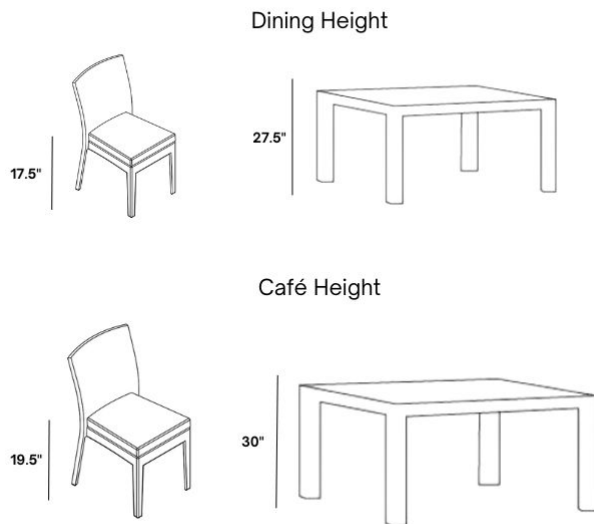

#### Includes

- One (1) Mode 44"x 66" Rectangular Cafe Table with Optional Umbrella Hole 134466F

#### Dimensions

- 44" W x 66" D x 30" H (92 lbs.)

#### Differences in Dining and Cafe Heights:

Dining Seating & Table Collections: Most commonly used in casual outdoor seating areas, dining table pieces have an average height of 27.5" while dining seating has an average height of 17.5". Please be sure to select the corresponding dining table and seating heights to ensure a proper fit.