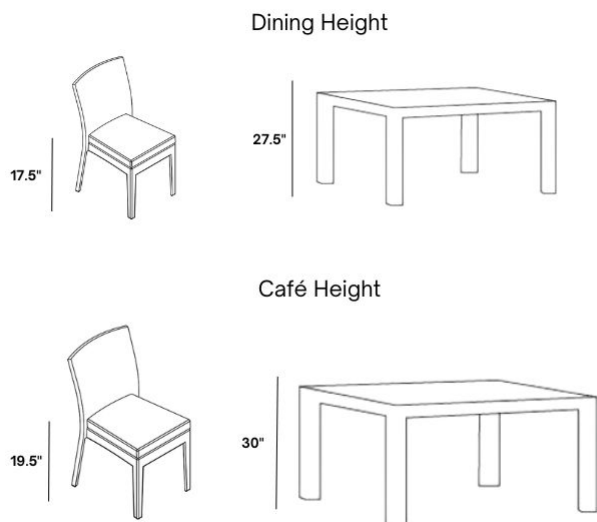


Product Images

Short Description

Mode 44- x 110- Rectangular Dining Table with Optional Umbrella Hole 1344110D by Homecrest

Description

The Mode 44" x 110" Rectangular Dining Table with Optional Umbrella Hole (1344110D) by Homecrest adds a touch of refinement to any outdoor space. With clean lines and contemporary inspiration, Mode sets the standard for sophistication. The fully-welded aluminum frames are made to last while a multi-stage powder coat provides all-weather protection across all seasons. Built for commercial and residential use, this is a perfect piece to add to small patios, poolside decks, and high-traffic terraces. Fully customize your Mode table with DuoTone so you can choose finishes for both the table top and table base!

Includes

- One (1) Mode 44" x 110" Rectangular Dining Table with Optional Umbrella Hole 1344110D
- *Homecrest Dining tables have a lower height than standard dining tables. If you are pairing your Homecrest Dining table with standard dining chairs, we recommend adding the Lift Kit (KIT175) to your order.*

Dimensions

- 44" W x 110" D x 27.5" H (140 lbs.)

Differences in Dining and Cafe Heights:

Dining Seating & Table Collections: Most commonly used in casual outdoor seating areas, dining table pieces have an average height of 27.5" while dining seating has an average height of 17.5". Please be sure to select the corresponding dining table and seating heights to ensure a proper fit.

Cafe Seating & Table Collections: Most commonly used in restaurants, bars, and other active seating venues, cafe table pieces have an average height of 30" while cafe seating has an average of 19". Please be sure to select the corresponding cafe table and seating heights to ensure a proper fit.