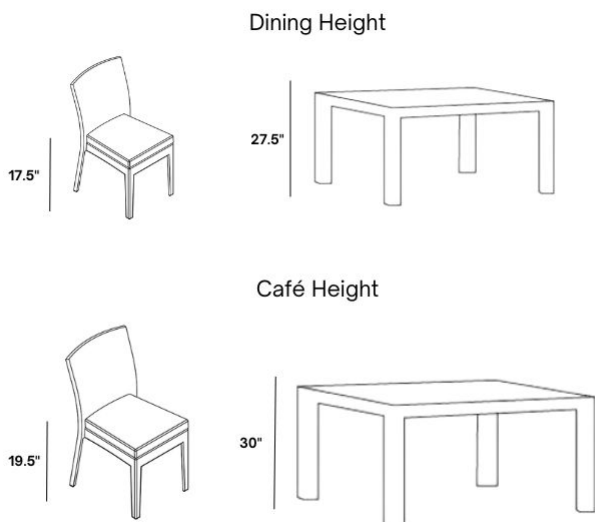

Description

The Mode 44" x 88" Rectangular Dining Table with Optional Umbrella Hole (134488D) by Homecrest adds a touch of refinement to any outdoor space. With clean lines and contemporary inspiration, Mode sets the standard for sophistication. The fully-welded aluminum frames are made to last while a multi-stage powder coat provides all-weather protection across all seasons. Built for commercial and residential use, this is a perfect piece to add to small patios, poolside decks, and high-traffic terraces. Fully customize your Mode table with DuoTone so you can choose finishes for both the table top and table base!

Includes

- One (1) Mode 44" x 88" Rectangular Dining Table with Optional Umbrella Hole 134488D
- *Homecrest Dining tables have a lower height than standard dining tables. If you are pairing your Homecrest Dining table with standard dining chairs, we recommend adding the Lift Kit (KIT175) to your order.*

Dimensions

- 44" W x 88" D x 27.5" H (115 lbs.)

Differences in Dining and Cafe Heights:

Dining Seating & Table Collections: Most commonly used in casual outdoor seating areas, dining table pieces have an average height of 27.5" while dining seating has an average height of 17.5". Please be sure to select the corresponding dining table and seating heights to ensure a proper fit.

Cafe Seating & Table Collections: Most commonly used in restaurants, bars, and other active seating venues, cafe table pieces have an average height of 30" while cafe seating has an average of 19". Please be sure to select the corresponding cafe table and seating heights to ensure a proper fit.