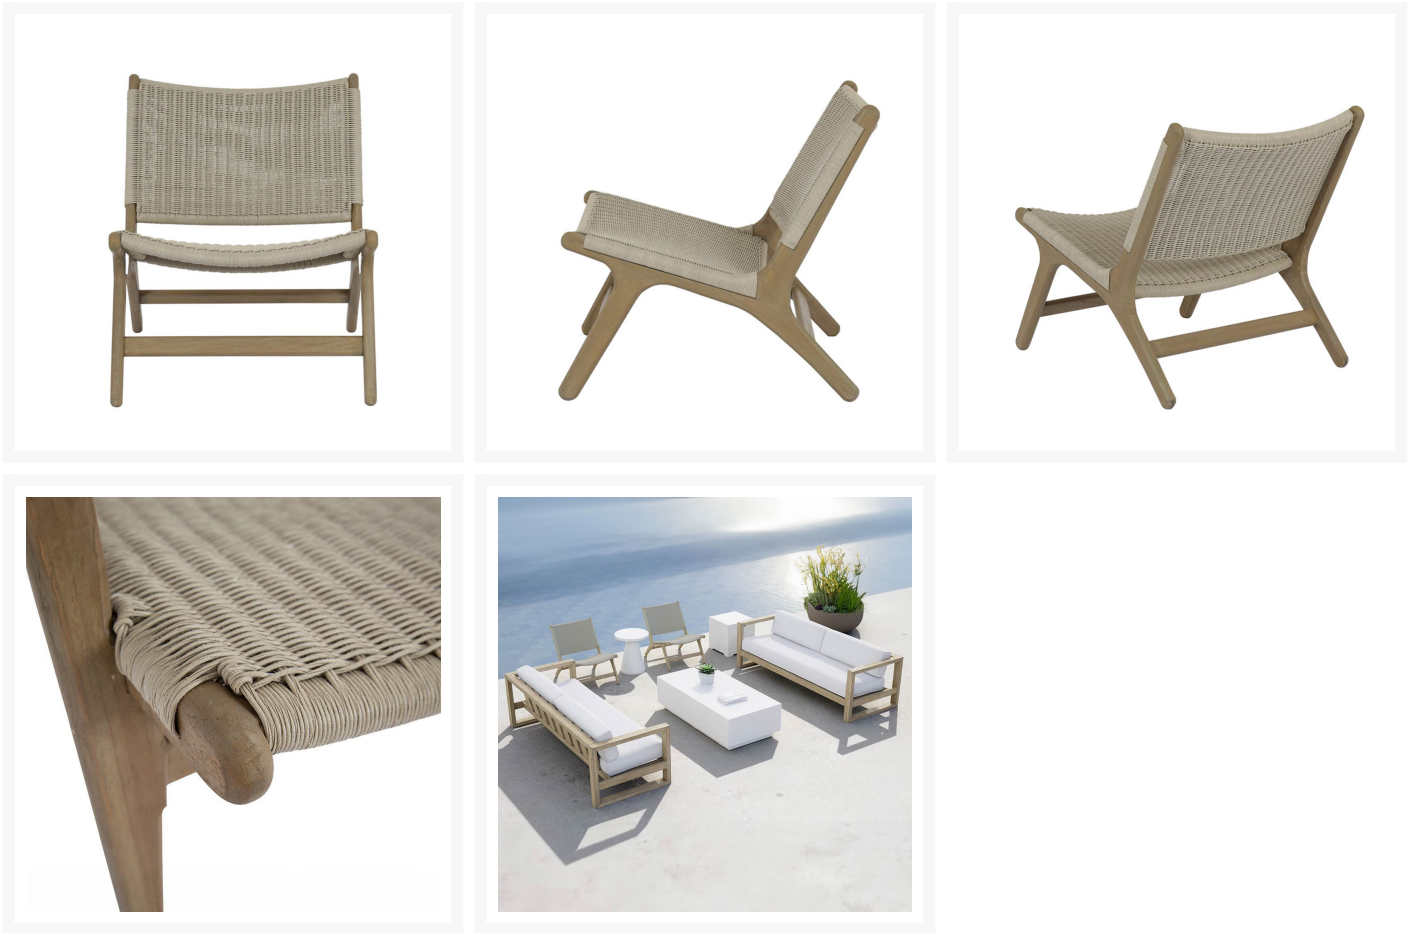

Product Images

Short Description

Coastal Teak Low Back Accent Chair 5502-21LB by Sunset West

Description

The Coastal Teak Low Back Accent Chair (5502-21LB) by Sunset West is a unique, contemporary decorative accent for those who enjoy a rustic or natural feel - no two pieces are exactly alike! This collection's modern frame design, natural grooves and textures, and warm wood finish give it a unique visual appeal, while sturdy, all-weather construction ensures lasting performance across the seasons. The frame is made of 100% solid teak, which known for its durability and natural moisture-resistant oils. We recommend that you regularly treat the frame if you wish to keep the Coastal Teak finish intact, but you can always let the finish fade and the wood age over time for a lovely patina look!

Includes

- One (1) Coastal Teak Low Back Accent Chair 5502-21LB

Dimensions

- W 25" x D 29.5" x H 27" (18 lbs.)
- Seat Height: 18"

Features

- Teak displays a rich, golden brown color that may be beautifully maintained over time or allowed to gracefully age into a subtle silver patina
- Teak is extra durable, resistant to light, heat, moisture and pests
- High-Density Polyethylene (HDPE) wicker is all-weather, recyclable, and resistant to fading or cracking
- No Assembly Required