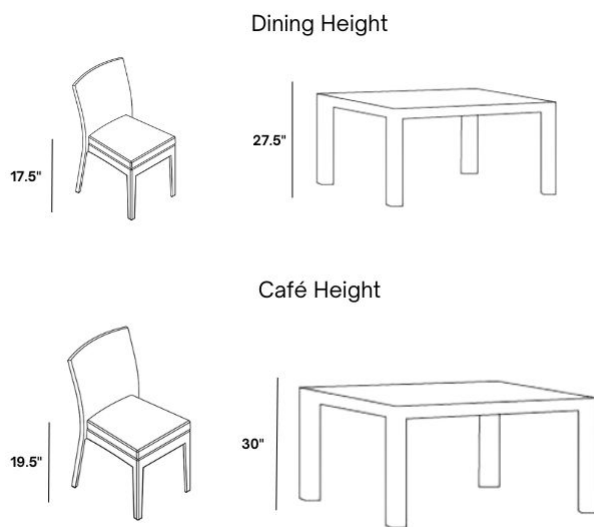

Includes

- One (1) Mode 44" x 66" Rectangular Dining Table with Optional Umbrella Hole 134466D
- *Homecrest Dining tables have a lower height than standard dining tables. If you are pairing your Homecrest Dining table with standard dining chairs, we recommend adding the Lift Kit (KIT175) to your order.*

Dimensions

- 44" W x 66" D x 27.5" H (88 lbs.)

Differences in Dining and Cafe Heights:

Dining Seating & Table Collections: Most commonly used in casual outdoor seating areas, dining table pieces have an average height of 27.5" while dining seating has an average height of 17.5". Please be sure to select the corresponding dining table and seating heights to ensure a proper fit.

Cafe Seating & Table Collections: Most commonly used in restaurants, bars, and other active seating venues, cafe table pieces have an average height of 30" while cafe seating has an average of 19". Please be sure to select the corresponding cafe table and seating heights to ensure a proper fit.

Please note: To ensure you have selected the correct height for your outdoor patio space, please call our sales team at 1-888-947-4449.

Features

- Powder-coated aluminum frames are lightweight, durable, and rust proof
- 3" Edge profile and floating table top panels to create a distinct, modern look
- Table has an optional umbrella hole, which can accommodate standard patio umbrellas with a pole diameter up to 1.5"
- Table tops with an umbrella hole come with a coordinating metal plug
- Premium commercial-grade materials ensure durability and longevity for both commercial and residential spaces
- Made in the USA
- Assembly Required