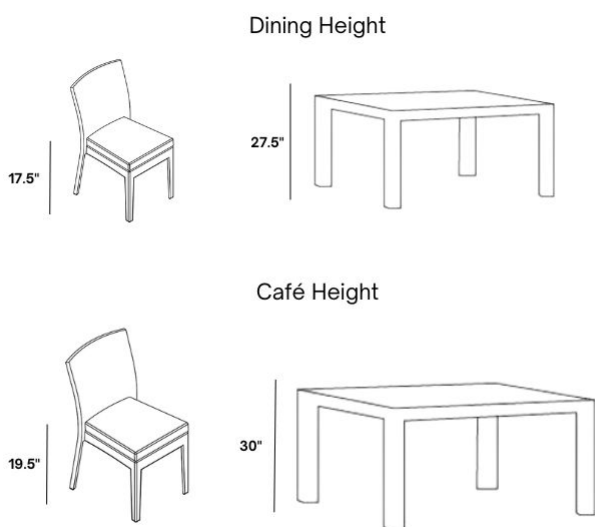

Includes

- One (1) Mode 44" Square Dining Table with Optional Umbrella Hole 134444D
- *Homecrest Dining tables have a lower height than standard dining tables. If you are pairing your Homecrest Dining table with standard dining chairs, we recommend adding the Lift Kit (KIT175) to your order.*

Dimensions

- 44" W x 44" D x 27.5" H (59 lbs.)

Differences in Dining and Cafe Heights:

Dining Seating & Table Collections: Most commonly used in casual outdoor seating areas, dining table pieces have an average height of 27.5" while dining seating has an average height of 17.5". Please be sure to select the corresponding dining table and seating heights to ensure a proper fit.

Cafe Seating & Table Collections: Most commonly used in restaurants, bars, and other active seating venues, cafe table pieces have an average height of 30" while cafe seating has an average of 19". Please be sure to select the corresponding cafe table and seating heights to ensure a proper fit.

Please note: To ensure you have selected the correct height for your outdoor patio space, please call our sales team at 1-888-947-4449.

Features

- Powder-coated aluminum frames are lightweight, durable, and rust proof
- 3" Edge profile and floating table top panels to create a distinct, modern look
- Table has an optional umbrella hole, which can accommodate standard patio umbrellas with a pole diameter up to 1.5"
- Table tops with an umbrella hole come with a coordinating metal plug
- Premium commercial-grade materials ensure durability and longevity for both commercial and residential spaces
- Made in the USA
- Assembly Required