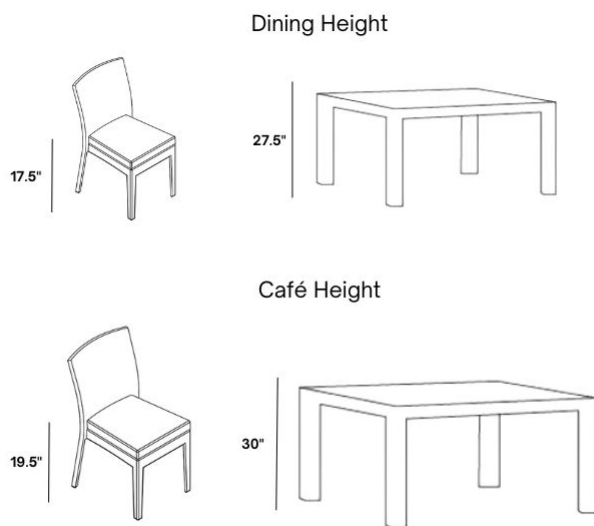

Includes

- One (1) Manhattan Steel Stackable Cafe Chair CH320-CH
- One (1) Optional Removable Seat Pad (CH-PAD)

Dimensions

- 20" W x 21" D x 35" H (18 lbs.)
- Seat Height: 18.75"
- Arm Height: 25.75"
- Removable Seat Pad: 16" W x 17" D x 1" H (18 lbs.)

Differences in Dining and Cafe Heights:

Dining Seating & Table Collections: Most commonly used in casual outdoor seating areas, dining table pieces have an average height of 27.5" while dining seating has an average height of 17.5". Please be sure to select the corresponding dining table and seating heights to ensure a proper fit.

Cafe Seating & Table Collections: Most commonly used in restaurants, bars, and other active seating venues, cafe table pieces have an average height of 30" while cafe seating has an average of 19". Please be sure to select the corresponding cafe table and seating heights to ensure a proper fit.