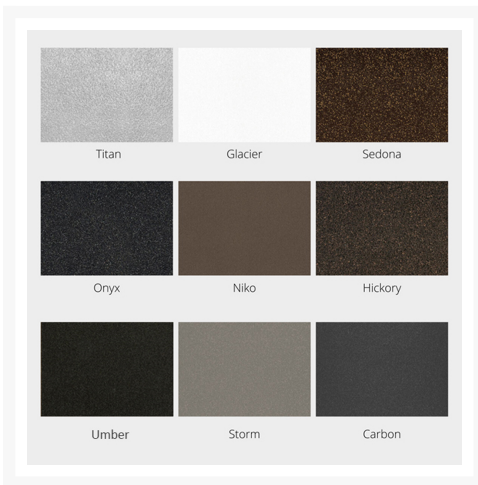

Product Images