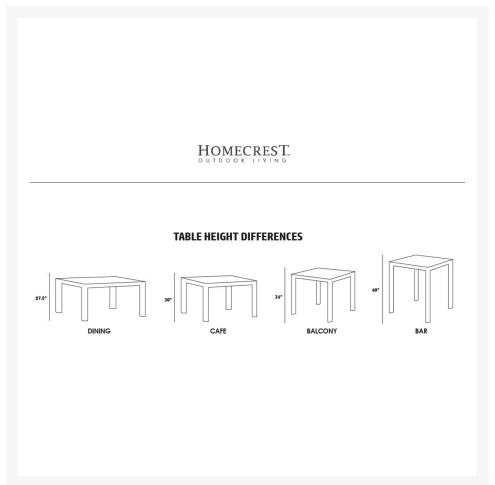

## Short Description

---

DISC Maddox 44" x 96" Cafe Table 284496 by Homecrest

## Description

---

Add the Maddox 44" x 96" Cafe Table (284496) by Homecrest to your patio collection to give your outdoor space additional sophistication and durability. The Maddox collection's defined silhouette and teak inspired construction will make any outdoor space feel inviting. This table's high quality HDPE slats are modeled after wooden planks to create a more natural look, while its clean-lined aluminum frame strikes a modern look. Its lightweight, corrosion resistant construction makes it ideal for commercial or residential use in any climate. Customize your ideal patio table by choosing from a variety of sleek, robust frame finishes and several distinct table top colors.

### Dimensions

- Maddox Cafe Table: 30"H x 44"W x 96"D
- Under-the-table clearance: 27.14"