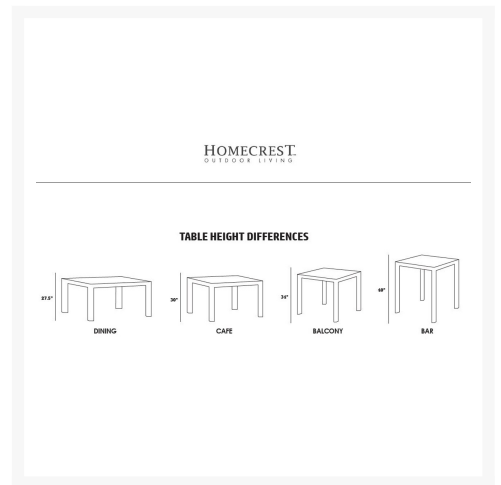

Product Images

Short Description

DISC Maddox 44" x 72" Cafe Table 284472 by Homecrest

Description

Add the Maddox 44" x 72" Cafe Table (284472) by Homecrest to your patio collection to give your outdoor space additional sophistication and durability. The Maddox collection's defined silhouette and teak inspired construction will make any outdoor space feel inviting. This table's high quality HDPE slats are modeled after wooden planks to create a more natural look, while its clean-lined aluminum frame strikes a modern look. Its lightweight, corrosion resistant construction makes it ideal for commercial or residential use in any climate. Customize your ideal patio table by choosing from a variety of sleek, robust frame finishes and several distinct table top colors.

Includes

- One (1) Maddox 44" x 72" Cafe Table 284472

Dimensions

- Maddox Cafe Table: 30"H x 44"W x 72"D
- Under-the-table clearance: 27.14"

Features

- 3" edge profile and teak inspired panels create a distinct, modern look
- Maddox planks manufactured with recycled HDPE
- HDPE is long lasting and resistant to pests, oils and rot
- Powder coated aluminum frame is sleek, durable and corrosion resistant
- Built to perform well in any climate
- Commercial quality construction built to last
- Simply wipe or hose off to clean
- Made in the USA
- Some assembly may be required

Cafe Seating & Table Collections

Cafe seating pieces have an average seat height of 19" and are commonly used in restaurants, bars and other active seating venues. Most cafe collections are stackable and available with and without arms. Be sure to select cafe heights for both the table, which has a 30" average height, and the seating collection to ensure proper fit.