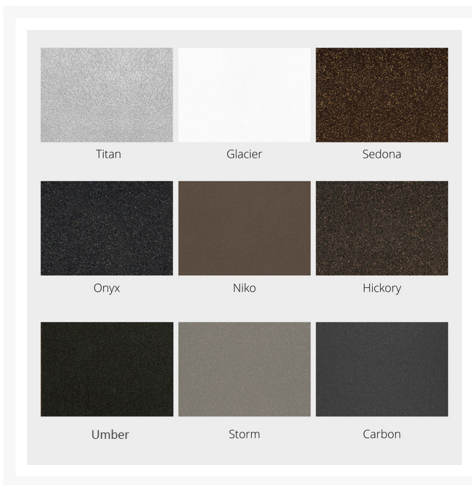

Product Images

Short Description

DISC Maddox 44" x 72" Cafe Table 284472 by Homecrest

Description

Add the Maddox 44" x 72" Cafe Table (284472) by Homecrest to your patio collection to give your outdoor space additional sophistication and durability. The Maddox collection's defined silhouette and teak inspired construction will make any outdoor space feel inviting. This table's high quality HDPE slats are modeled after wooden planks to create a more natural look, while its clean-lined aluminum frame strikes a modern look. Its lightweight, corrosion resistant construction makes it ideal for commercial or residential use in any climate. Customize your ideal patio table by choosing from a variety of sleek, robust frame finishes and several distinct table top colors.

Includes

- One (1) Maddox 44" x 72" Cafe Table 284472

Dimensions

- Maddox Cafe Table: 30"H x 44"W x 72"D
- Under-the-table clearance: 27.14"

Features

- 3" edge profile and teak inspired panels create a distinct, modern look
- Maddox planks manufactured with recycled HDPE
- HDPE is long lasting and resistant to pests, oils and rot
- Powder coated aluminum frame is sleek, durable and corrosion resistant
- Built to perform well in any climate
- Commercial quality construction built to last
- Simply wipe or hose off to clean
- Made in the USA
- Some assembly may be required