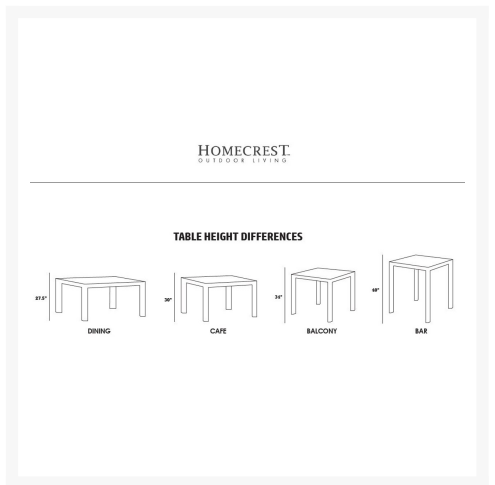

Product Images

Short Description

DISC Maddox 44" x 48" Cafe Table 284448 by Homecrest

Description

Add the Maddox 44" x 48" Cafe Table (284448) by Homecrest to your patio collection to give your outdoor space additional sophistication and durability. The Maddox collection's defined silhouette and teak inspired construction will make any outdoor space feel inviting. This table's high quality HDPE slats are modeled after wooden planks to create a more natural look, while its clean-lined aluminum frame strikes a modern look. Its lightweight, corrosion resistant construction makes it ideal for commercial or residential use in any climate. Customize your ideal patio table by choosing from a variety of sleek, robust frame finishes and several distinct table top colors.

Includes

- One (1) Maddox 44" x 48" Cafe Table 284448

Dimensions

- Maddox Cafe Table: 30"H x 44"W x 48"D
- Under-the-table clearance: 27.14"

Features

- 3" edge profile and teak inspired panels create a distinct, modern look
- Maddox planks manufactured with recycled HDPE
- HDPE is long lasting and resistant to pests, oils and rot
- Powder coated aluminum frame is sleek, durable and corrosion resistant
- Built to perform well in any climate
- Commercial quality construction built to last
- Simply wipe or hose off to clean
- Made in the USA
- Some assembly may be required