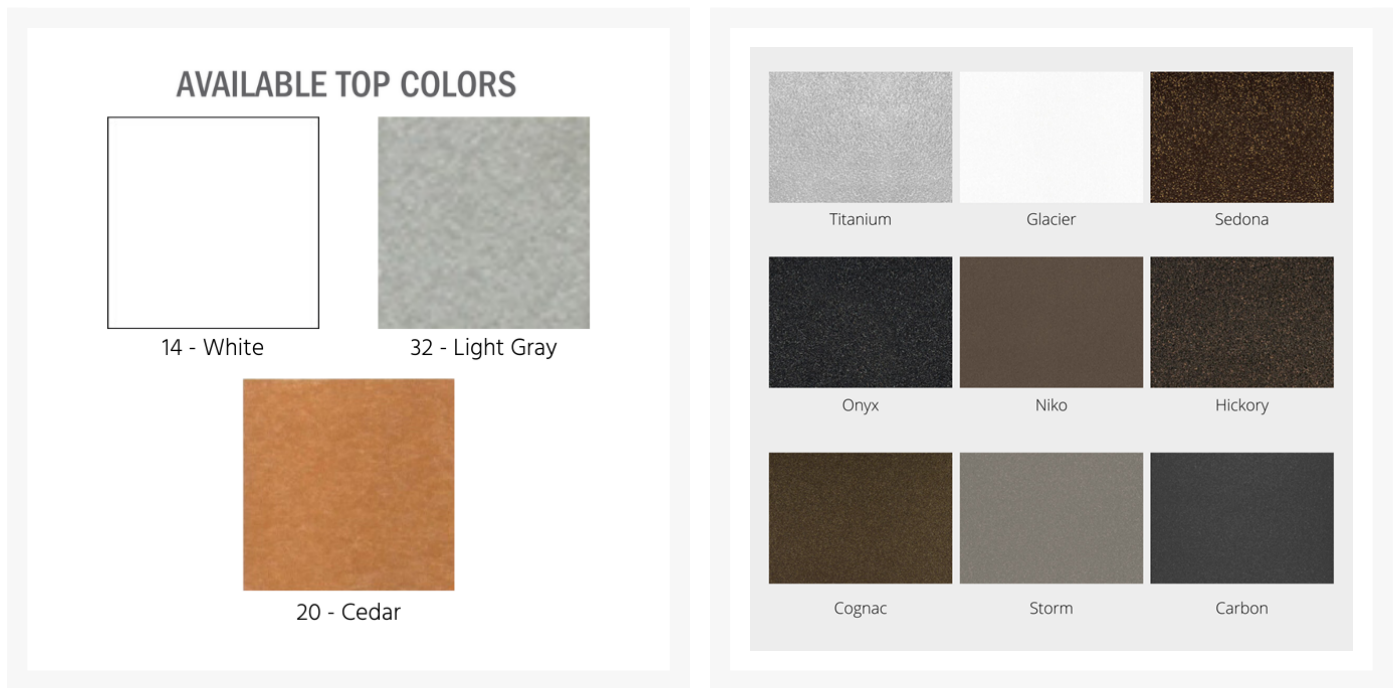

Product Images

Short Description

DISC Maddox 22" x 64" Cafe Bench 282264B by Homecrest

Description

Add the Maddox 22" x 64" Cafe Bench w/ Backrest (282264B) by Homecrest to your patio collection to give your outdoor space additional sophistication and durability. The Maddox collection's defined silhouette and teak inspired construction will make any outdoor space feel inviting. This bench's high quality HDPE slats are modeled after wooden planks to create a more natural look, while its clean-lined aluminum frame strikes a modern look. Its lightweight, corrosion resistant construction makes it ideal for commercial or residential use in any climate. Customize your ideal patio bench by choosing from a variety of sleek, robust frame finishes and several distinct table top colors.