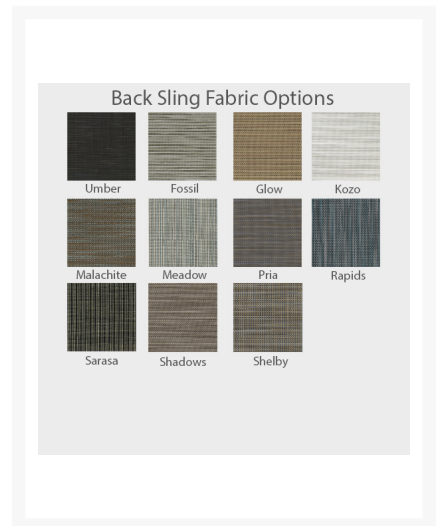

Short Description

Kashton Padded Sling High Back Dining Chair 1K471 by Homecrest

Description

The Kashton Padded Sling High Back Dining Chair (1K471) by Homecrest will provide the perfect addition to your outdoor patio space. Its full aluminum frame features arms that round at the front and trail at the back like a slipstream, evoking a sense of dynamic motion and add a vibrant flair to any environment. The fully-welded aluminum frames are made to last while a multi-stage powder coat provides all-weather protection across all seasons. A fade-resistant, double-layer sling is durable, easy to maintain, and made to endure any outdoor setting, rain or shine. Extra customization, comfort, and support are added with the padded sling so you can further enjoy your patio furniture. Built for commercial and residential use, this is a perfect piece to add to small patios, poolside decks, and high-traffic terraces.

Includes

- One (1) Kashton Padded Sling High Back Dining Chair 1K471

Dimensions

- 25" W x 28" D x 44" H (12.2 lbs.)
- Seat Height: 17.5"
- Arm Height: 24.25"

Differences in Dining and Cafe Heights: