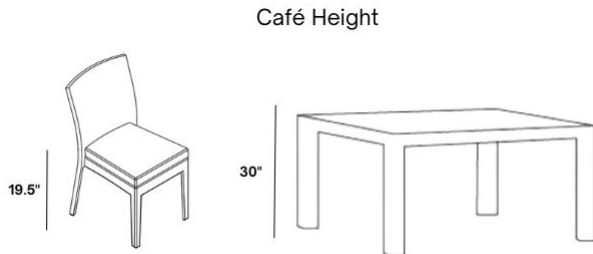

Includes

- One (1) Kashton Padded Sling High Back Dining Chair 1K471

Dimensions

- 25" W x 28" D x 44" H (12.2 lbs.)
- Seat Height: 17.5"
- Arm Height: 24.25"

Differences in Dining and Cafe Heights:

Dining Height

Café Height

Dining Seating & Table Collections: Most commonly used in casual outdoor seating areas, dining table pieces have an average height of 27.5" while dining seating has an average height of 17.5". Please be sure to select the corresponding dining table and seating heights to ensure a proper fit.

Cafe Seating & Table Collections: Most commonly used in restaurants, bars, and other active seating venues, cafe table pieces have an average height of 30" while cafe seating has an average of 19". Please be sure to select the corresponding cafe table and seating heights to ensure a proper fit.