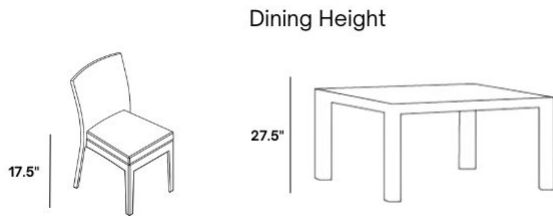

Includes

- One (1) Kashton Padded Sling High Back Dining Chair 1K471

Dimensions

- 25" W x 28" D x 44" H (12.2 lbs.)
- Seat Height: 17.5"
- Arm Height: 24.25"

Differences in Dining and Cafe Heights:

Dining Height

Café Height

Dining Seating & Table Collections: Most commonly used in casual outdoor seating areas, dining table pieces have an average height of 27.5" while dining seating has an average height of 17.5". Please be sure to select the corresponding dining table and seating heights to ensure a proper fit.

Cafe Seating & Table Collections: Most commonly used in restaurants, bars, and other active seating venues, cafe table pieces have an average height of 30" while cafe seating has an average of 19". Please be sure to select the corresponding cafe table and seating heights to ensure a proper fit.