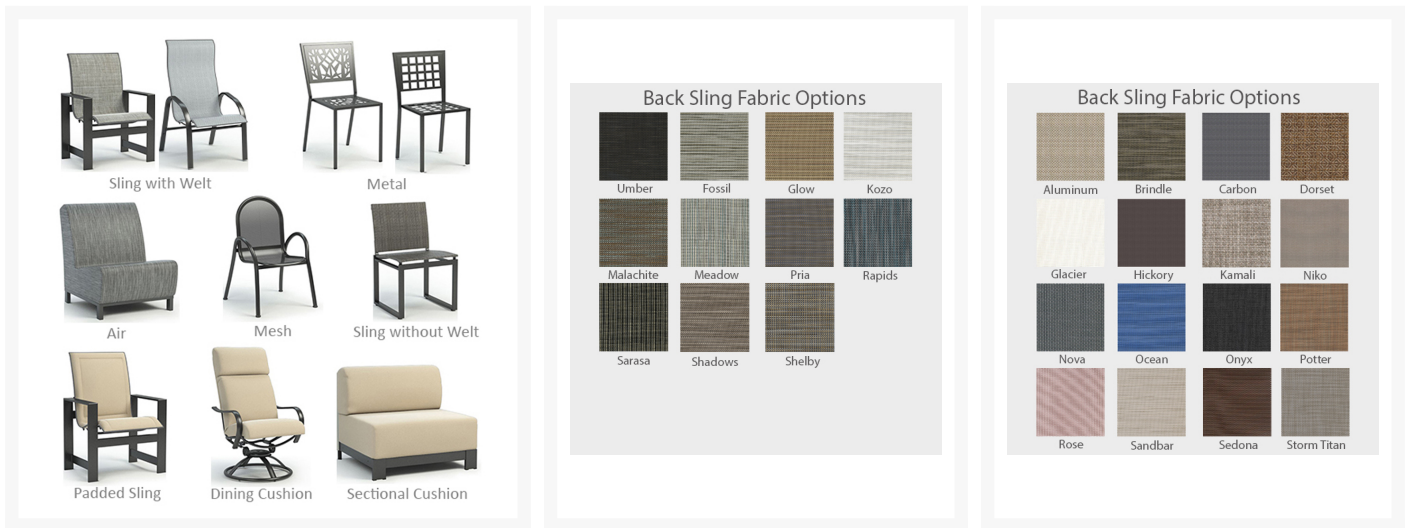

## Short Description

Kashton Padded Sling Armless Adjustable Chaise 1K200 by Homecrest

## Description

The Kashton Padded Sling Armless Adjustable Chaise (1K200) by Homecrest will provide the perfect addition to your outdoor patio space. Its full aluminum frame features arms that round at the front and trail at the back like a slipstream, evoking a sense of dynamic motion and add a vibrant flair to any environment. The fully-welded aluminum frames are made to last while a multi-stage powder coat provides all-weather protection across all seasons. A fade-resistant, double-layer sling is durable, easy to maintain, and made to endure any outdoor setting, rain or shine. Extra customization, comfort, and support are added with the padded sling so you can further enjoy your patio furniture. Built for commercial and residential use, this is a perfect piece to add to small patios, poolside decks, and high-traffic terraces.

Includes

- One (1) Kashton Padded Sling Armless Adjustable Chaise 1K200

Dimensions

- 26" W x 76" D x 43.5" H (24 lbs.)
- Seat Height: 16"

Features

- Powder-coated aluminum frames are lightweight, durable, and rust proof
- Triple-layer sling with added seat padding offers ultimate comfort and relaxation
- Double layer sling is quick-drying, flexible, and fade resistant
- Serging and welting process doubles the strength of each seam for lasting durability
- Available in Sensation Sling fabric that combines strength and UV stability to provide long-lasting comfort
- Premium commercial-grade materials ensure durability and longevity for both commercial and residential spaces