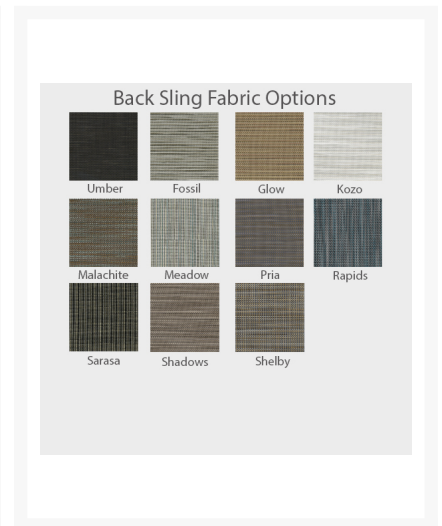

Short Description

Holly Hill Padded Sling Swivel Bar Stool 2A490 by Homecrest

Description

Effortlessly blend style and comfort with the Holly Hill Padded Sling Swivel Bar Stool (2A490) by Homecrest. The lavish, maritime-inspired design combined with ultra-comfortable cushioned seating is designed for lazy days and long conversations. The fully-welded aluminum frames are made to last while a multi-stage powder coat provides all-weather protection across all seasons. A fade-resistant, double-layer sling is durable, easy to maintain, and made to endure any outdoor setting, rain or shine. Extra customization, comfort, and support are added with the padded sling so you can further enjoy your patio furniture. Built for commercial and residential use, this is a perfect piece to add to small patios, poolside decks, and high-traffic terraces.

Includes

- One (1) Holly Hill Padded Sling Swivel Bar Stool 2A490

Dimensions

- 24.5" W x 30" D x 49" H (18.6 lbs.)
- Seat Height: 29.5"
- Arm Height: 38.5"

Features

- Powder-coated aluminum frames are lightweight, durable, and rust proof
- Triple-layer sling with added seat padding offers ultimate comfort and relaxation
- Double layer sling is quick-drying, flexible, and fade resistant
- Serging and welting process doubles the strength of each seam for lasting durability
- Available in Sensation Sling fabric that combines strength and UV stability to provide long-lasting comfort
- Premium commercial-grade materials ensure durability and longevity for both commercial and residential spaces