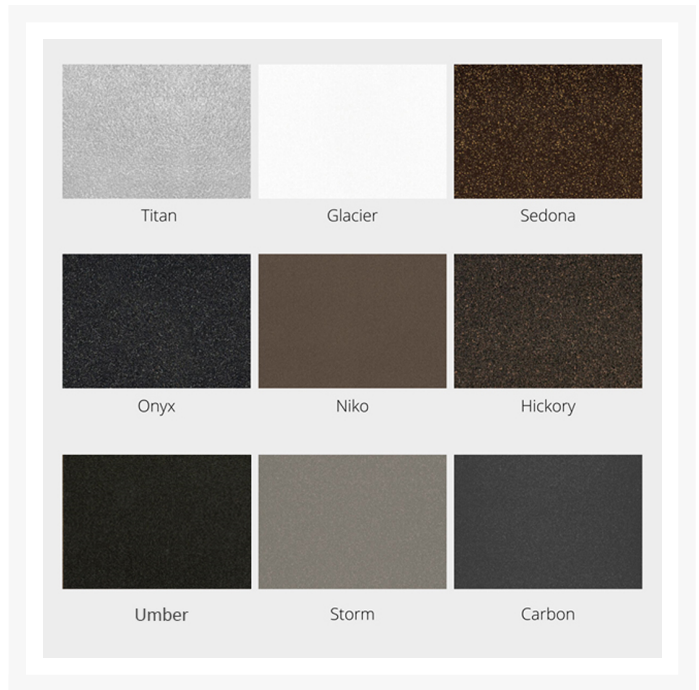

Short Description

DISC Havenhill Sling Swivel Bar Stool 4A480 by Homecrest

Description

The Havenhill Sling Swivel Bar Stool (4A480) by Homecrest combines the strength and durability of aluminum with the comfort of a premium-quality double layer sling to create a chair that's easy to love. Havenhill collection chairs feature high backs, distinct flared edges and Art Deco inspired design, which will create a feeling of opulence and sophistication in any outdoor setting. Built for commercial or residential use, these chairs are well-suited for both resort decks and backyard patios. Homecrest's famous slings are quick-drying, available in a variety of durable color finishes and conform easily to the sitter's body, enabling you to relax in style.

Includes

- One (1) Havenhill Sling Swivel Bar Stool 4A480

Dimensions

- Havenhill Swivel Bar Stool: 52"H x 27"W x 29"D
- Seat H: 28" Arm H: 37.5"

Features

- Double layer sling is quick drying, flexible and fade resistant
- Welting and 5-thread serging process doubles the strength of each seam for a strong hold
- Powder coated aluminum frame is sleek, durable and corrosion resistant
- Chair arms added for additional convenience, weight and support
- Butterfly Basket seat back provides generous back support and comfort