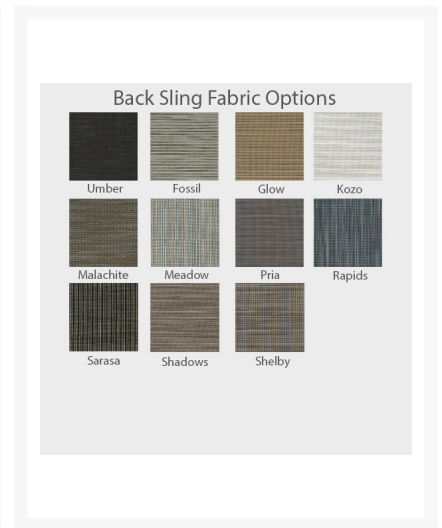

Product Images

Short Description

Harbor Padded Sling Swivel Rocker Balcony Stool 32790 by Homecrest

Description

Sitting in the Harbor Padded Sling Swivel Rocker Balcony Stool (32790) by Homecrest feels like a weekend getaway to a luxury resort. The lavish, maritime-inspired design combined with ultra-comfortable sling seating will evoke a sense of relaxation you can only feel on vacation. The fully-welded aluminum frames are made to last while a multi-stage powder coat provides all-weather protection across all seasons. Steel crossbars and internal side rails add weight ideal for windy conditions. A fade-resistant, double-layer sling is durable, easy to maintain, and made to endure any outdoor setting, rain or shine. Extra customization, comfort, and support are added with the padded sling so you can further enjoy your patio furniture. Built for commercial and residential use, this is a perfect piece to add to small patios, poolside decks, and high-traffic terraces.