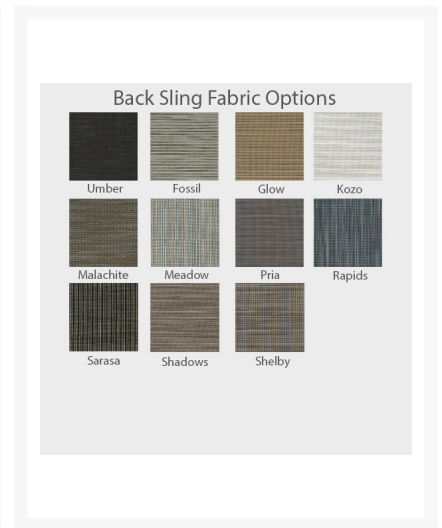

Product Images

Short Description

Harbor Padded Sling High Back Dining Swivel Rocker 32900 by Homecrest

Description

Sitting in the Harbor Padded Sling High Back Dining Swivel Rocker (32900) by Homecrest feels like a weekend getaway to a luxury resort. The lavish, maritime-inspired design combined with ultra-comfortable sling seating will evoke a sense of relaxation you can only feel on vacation. The fully-welded aluminum frames are made to last while a multi-stage powder coat provides all-weather protection across all seasons. Steel crossbars and internal side rails add weight ideal for windy conditions. A fade-resistant, double-layer sling is durable, easy to maintain, and made to endure any outdoor setting, rain or shine. Extra customization, comfort, and support are added with the padded sling so you can further enjoy your patio furniture. Built for commercial and residential use, this is a perfect piece to add to small patios, poolside decks, and high-traffic terraces.

Includes

- One (1) Harbor Padded Sling High Back Dining Swivel Rocker 32900

Dimensions

- 24.5" W x 30" D x 43" H (32 lbs.)
- Seat Height: 17.5"
- Arm Height: 21.5"

Features

- Powder-coated aluminum frames are lightweight, durable, and rust proof
- Steel crossbars and internal side rails add weight to withstand wind and outdoor elements
- Triple-layer sling with added seat padding offers ultimate comfort and relaxation
- Double layer sling is quick-drying, flexible, and fade resistant
- Serging and welting process doubles the strength of each seam for lasting durability
- Available in Sensation Sling fabric that combines strength and UV stability to provide long-lasting