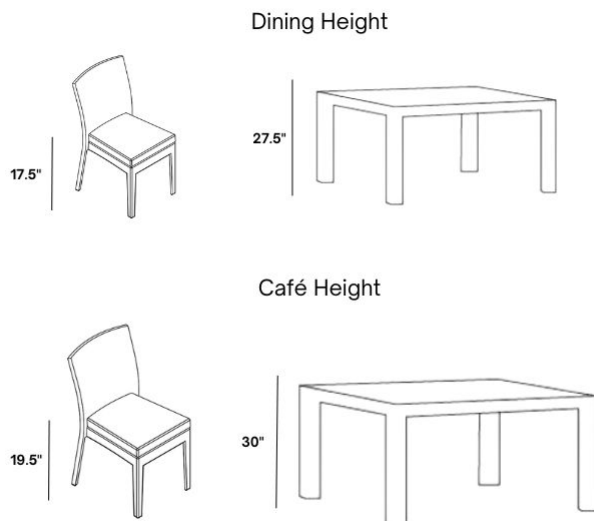

Includes

- One (1) Florida Mesh Stackable Cafe Chair 2F320

Dimensions

- 23" W x 25.5" D x 33" H (10 lbs.)
- Seat Height: 18"
- Arm Height: 25.5"

Differences in Dining and Cafe Heights:

Dining Seating & Table Collections: Most commonly used in casual outdoor seating areas, dining table pieces have an average height of 27.5" while dining seating has an average height of 17.5". Please be sure to select the corresponding dining table and seating heights to ensure a proper fit.

Cafe Seating & Table Collections: Most commonly used in restaurants, bars, and other active seating venues, cafe table pieces have an average height of 30" while cafe seating has an average of 19". Please be sure to select the corresponding cafe table and seating heights to ensure a proper fit.