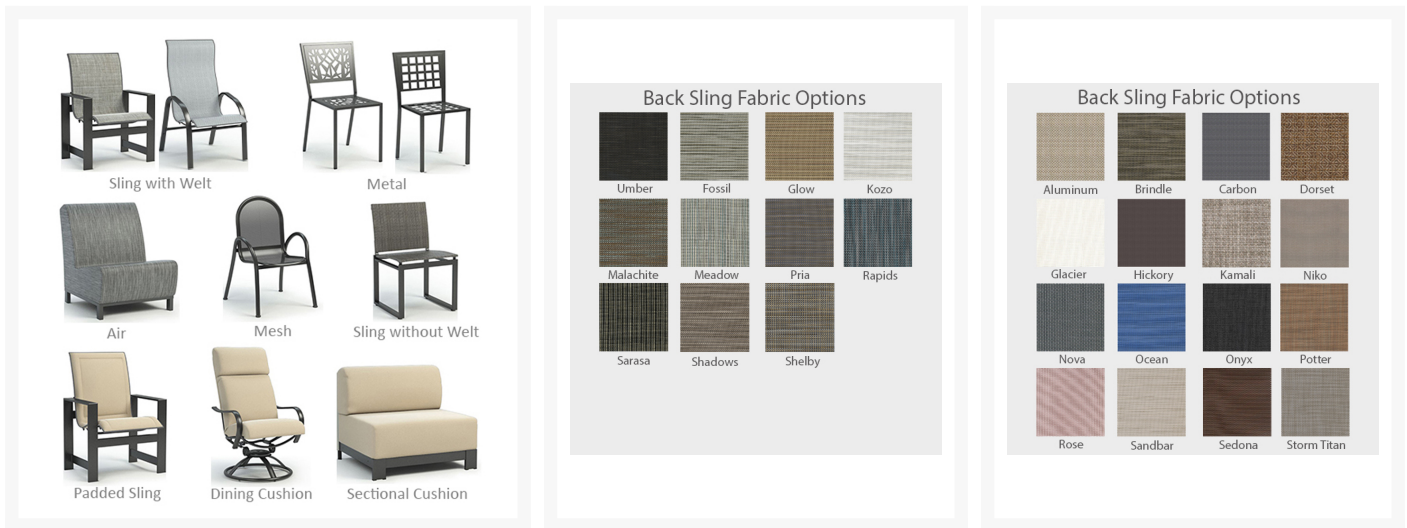

Product Images

Short Description

Elements Padded Sling Low Back Dining Swivel Rocker 51390 by Homecrest

Description

Uniquely transitional and highly functional, the Elements Padded Sling Low Back Dining Swivel Rocker (51390) by Homecrest is made for maximum comfort and style. Its subtle curves and simple angles combine to create a collection that can be artfully classic or freshly modern, depending on your outdoor patio vision. The fully-welded aluminum frames are made to last while a multi-stage powder coat provides all-weather protection across all seasons. A fade-resistant, double-layer sling is durable, easy to maintain, and made to endure any outdoor setting, rain or shine. Extra customization, comfort, and support are added with the padded sling so you can enjoy your furniture even more. Built for commercial and residential use, this is a perfect piece to add to small patios, poolside decks, and high-traffic terraces.

Includes

- One (1) Elements Padded Sling Low Back Dining Swivel Rocker 51390

Dimensions

- 26" W x 28.5" D x 35" H (26.6 lbs.)
- Seat Height: 17.5"
- Arm Height: 24"

Features

- Powder-coated aluminum frames are lightweight, durable, and rust proof
- Triple-layer sling with added seat padding offers ultimate comfort and relaxation
- Double layer sling is quick-drying, flexible, and fade resistant
- Serging and welting process doubles the strength of each seam for lasting durability
- Available in Sensation Sling fabric that combines strength and UV stability to provide long-lasting comfort
- Premium commercial-grade materials ensure durability and longevity for both commercial and