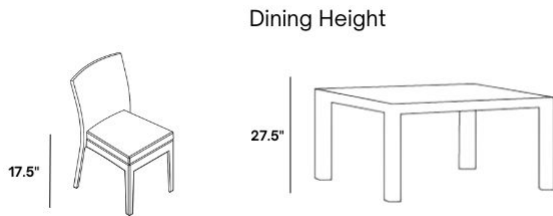

Includes

- One (1) Elements Padded Sling Low Back Dining Chair 51470

Dimensions

- 26" W x 28.5" D x 35" H (15.2 lbs.)
- Seat Height: 17.5"
- Arm Height: 24"

Differences in Dining and Cafe Heights:

Dining Height

Café Height

Dining Seating & Table Collections: Most commonly used in casual outdoor seating areas, dining table pieces have an average height of 27.5" while dining seating has an average height of 17.5". Please be sure to select the corresponding dining table and seating heights to ensure a proper fit.

Cafe Seating & Table Collections: Most commonly used in restaurants, bars, and other active seating venues, cafe table pieces have an average height of 30" while cafe seating has an average of 19". Please be sure to select the corresponding cafe table and seating heights to ensure a proper fit.