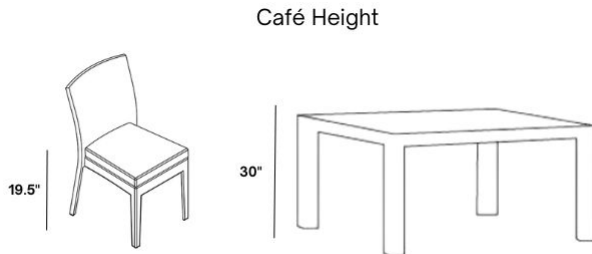

Includes

- One (1) Elements Padded Sling Low Back Dining Chair 51470

Dimensions

- 26" W x 28.5" D x 35" H (15.2 lbs.)
- Seat Height: 17.5"
- Arm Height: 24"

Differences in Dining and Cafe Heights:

Dining Height

Café Height

Dining Seating & Table Collections: Most commonly used in casual outdoor seating areas, dining table pieces have an average height of 27.5" while dining seating has an average height of 17.5". Please be sure to select the corresponding dining table and seating heights to ensure a proper fit.

Cafe Seating & Table Collections: Most commonly used in restaurants, bars, and other active seating venues, cafe table pieces have an average height of 30" while cafe seating has an average of 19". Please be sure to select the corresponding cafe table and seating heights to ensure a proper fit.