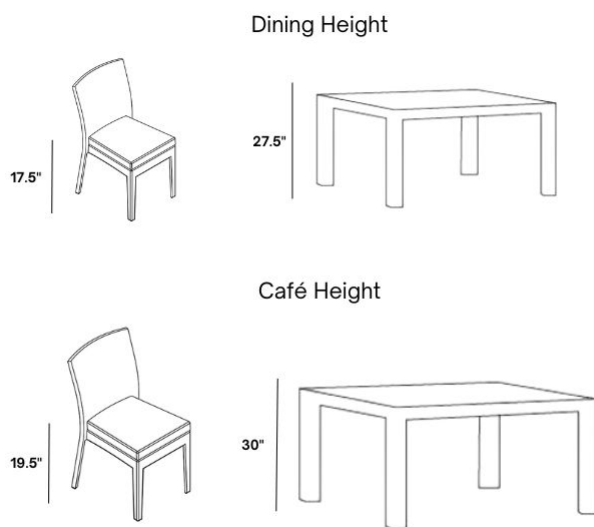

Includes

- One (1) Echo Steel Stackable Cafe Chair 94370
- One (1) Optional Removable Seat Pad (CH-PAD)

Dimensions

- 20" W x 21" D x 35" H (17.8 lbs.)
- Seat Height: 35"
- Arm Height: 25.75"
- Removable Seat Pad: 16" W x 17" D x 1" H (17.8 lbs.)

Differences in Dining and Cafe Heights:

Dining Seating & Table Collections: Most commonly used in casual outdoor seating areas, dining table pieces have an average height of 27.5" while dining seating has an average height of 17.5". Please be sure to select the corresponding dining table and seating heights to ensure a proper fit.

Cafe Seating & Table Collections: Most commonly used in restaurants, bars, and other active seating venues, cafe table pieces have an average height of 30" while cafe seating has an average of 19". Please be sure to select the corresponding cafe table and seating heights to ensure a proper fit.