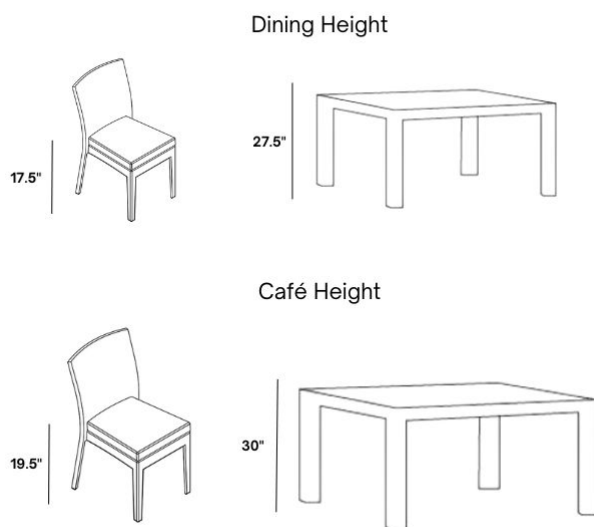

Includes

- One (1) Echo Steel Stackable Armless Cafe Chair 94350
- One (1) Optional Removable Seat Pad (CH-PAD)

Dimensions

- 18.5" W x 21" D x 35" H (14.8 lbs.)
- Seat Height: 35"
- Removable Seat Pad: 16" W x 17" D x 1" H (14.8 lbs.)

Differences in Dining and Cafe Heights:

Dining Seating & Table Collections: Most commonly used in casual outdoor seating areas, dining table pieces have an average height of 27.5" while dining seating has an average height of 17.5". Please be sure to select the corresponding dining table and seating heights to ensure a proper fit.

Cafe Seating & Table Collections: Most commonly used in restaurants, bars, and other active seating venues, cafe table pieces have an average height of 30" while cafe seating has an average of 19". Please be sure to select the corresponding cafe table and seating heights to ensure a proper fit.