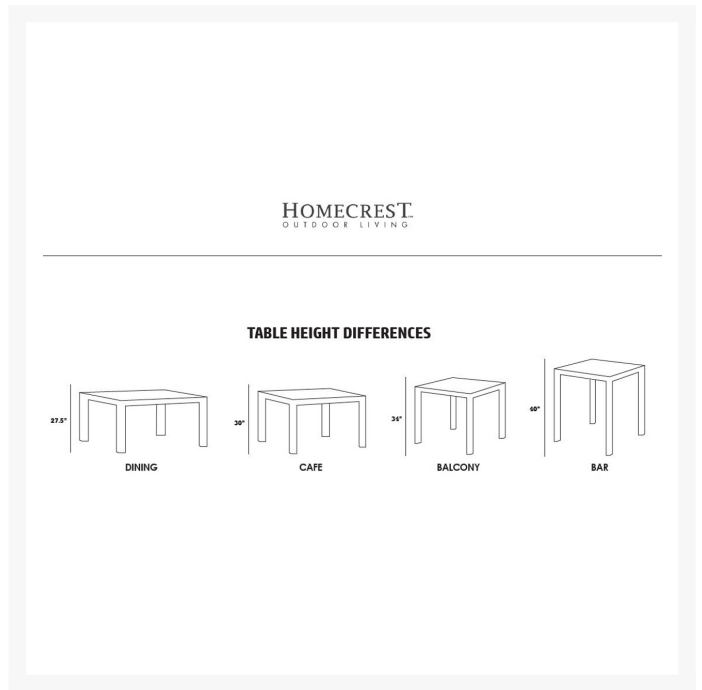

Short Description

Dockside 32" Cafe Table 313232F by Homecrest

Description

Add the Dockside 32" Cafe Table (313232F) by Homecrest to your patio collection to give your outdoor space additional style and durability. This table's wooden boardwalk aesthetic will bring a relaxed beach feel to any outdoor environment. Its lightweight, corrosion resistant construction makes it ideal for commercial or residential use in any climate. Duo-Tone your Dockside table by selecting one color for the interior slats and a coordinating color for the frame!

Includes

- One (1) Dockside 32" Cafe Table 313232F

Dimensions

- Dockside Cafe Table: 30"H x 32"W x 32"D
- Under-the-table clearance: 27.188"
- Notice: While this product is designated as a "cafe" table, it's height aligns it with being more of a dining table. If you want a more traditional Cafe height table, please consider Homecrest's dining tables (Sku: 313232D).

Features

- 3" edge profile and floating top panels create a distinct, modern look
- Full aluminum slatted table made to perform well in any climate
- Powder coated aluminum frame is sleek, durable and corrosion resistant
- Commercial quality construction built to last