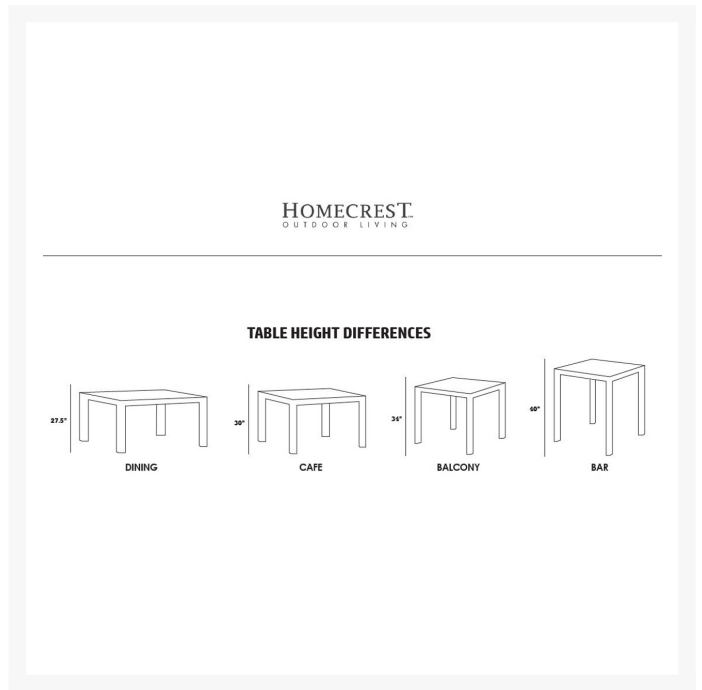

Short Description

Dockside 45" Cafe Table 314545F by Homecrest

Description

Add the Dockside 45" Cafe Table (314545F) by Homecrest to your patio collection to give your outdoor space additional style and durability. This table's wooden boardwalk aesthetic will bring a relaxed beach feel to any outdoor environment. Its lightweight, corrosion resistant construction makes it ideal for commercial or residential use in any climate. Shield yourself and your guests from the elements by utilizing the built-in umbrella hole. You can also Duo-Tone your Dockside table by selecting one color for the interior slats and a coordinating color for the frame!

Includes

- One (1) Dockside 45" Cafe Table 314545F
- One (1) Matching Metal Umbrella Hole Plug

Dimensions

- Dockside Cafe Table: 30"H x 45"W x 45"D
- Under-the-table clearance: 27.188"
- Notice: While this product is designated as a "cafe" table, it's height aligns it with being more of a dining table. If you want a more traditional Cafe height table, please consider Homecrest's dining tables (Sku: 314545D).

Features

- 3" edge profile and floating top panels create a distinct, modern look
- Full aluminum slatted table made to perform well in any climate