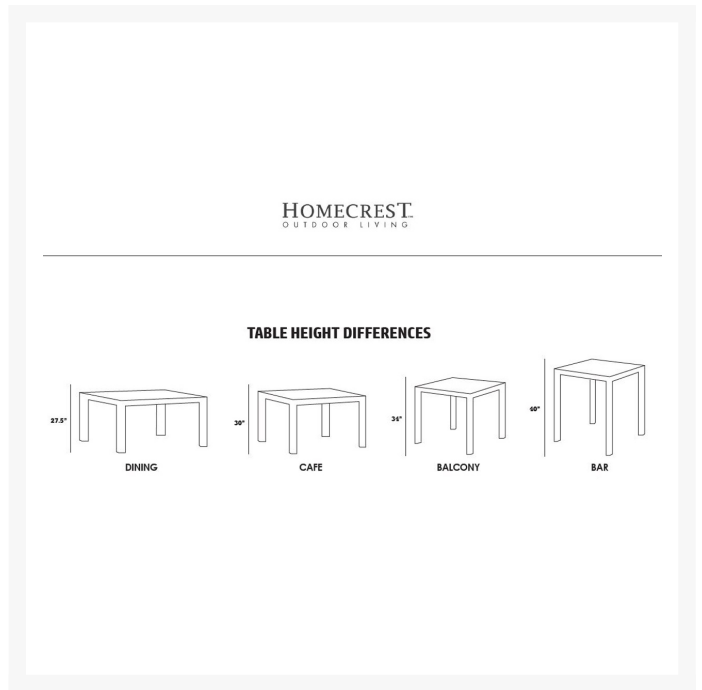

Short Description

Dockside 45" Dining Table 314545D by Homecrest

Description

Add the Dockside 45" Dining Table (314545D) by Homecrest to your patio collection to give your outdoor space additional style and durability. This table's wooden boardwalk aesthetic will bring a relaxed beach feel to any outdoor environment. Its lightweight, corrosion resistant construction makes it ideal for commercial or residential use in any climate. Shield yourself and your guests from the elements by utilizing the built-in umbrella hole. You can also Duo-Tone your Dockside table by selecting one color for the interior slats and a coordinating color for the frame!

Includes

- One (1) Dockside 45" Dining Table 314545D
- One (1) Matching Metal Umbrella Hole Plug

Dimensions

- Dockside Dining Table: 27.5"H x 45"W x 45"D
- Under-the-table clearance: 24.938"
- Notice: Typical dining table height is 30". While this product is designated as a "dining" table, it's height aligns it with being more of a chat height table. If you want a more traditional dining height table, please consider Homecrest's Cafe tables (Sku: 314545F).

Features

- 3" edge profile and floating top panels create a distinct, modern look
- Full aluminum slatted table made to perform well in any climate