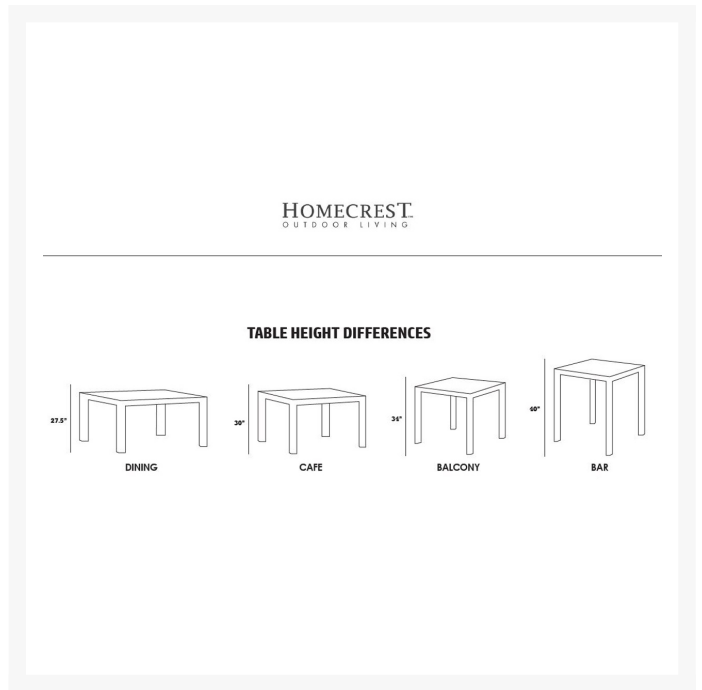

Product Images

Short Description

Dockside 44" x 87" Balcony Table 314487B by Homecrest

Description

Add the Dockside 44" x 87" Balcony Table (314487B) by Homecrest to your patio collection to give your outdoor space additional style and durability. This table's wooden boardwalk aesthetic will bring a relaxed beach feel to any outdoor environment. Its lightweight, corrosion resistant construction makes it ideal for commercial or residential use in any climate. Shield yourself and your guests from the elements by utilizing the built-in umbrella hole. You can also Duo-Tone your Dockside table by selecting one color for the interior slats and a coordinating color for the frame!

Includes

- One (1) Dockside 44" x 87" Balcony Table 314487B
- One (1) Matching Metal Umbrella Hole Plug

Dimensions

- Dockside Balcony Table: 34.5"H x 44"W x 87"D
- Under-the-table clearance: 31.25"

Features

- 3" edge profile and floating top panels create a distinct, modern look
- Full aluminum slatted table made to perform well in any climate
- Powder coated aluminum frame is sleek, durable and corrosion resistant
- Comes with center umbrella hole for easy shade placement
- Commercial quality construction built to last