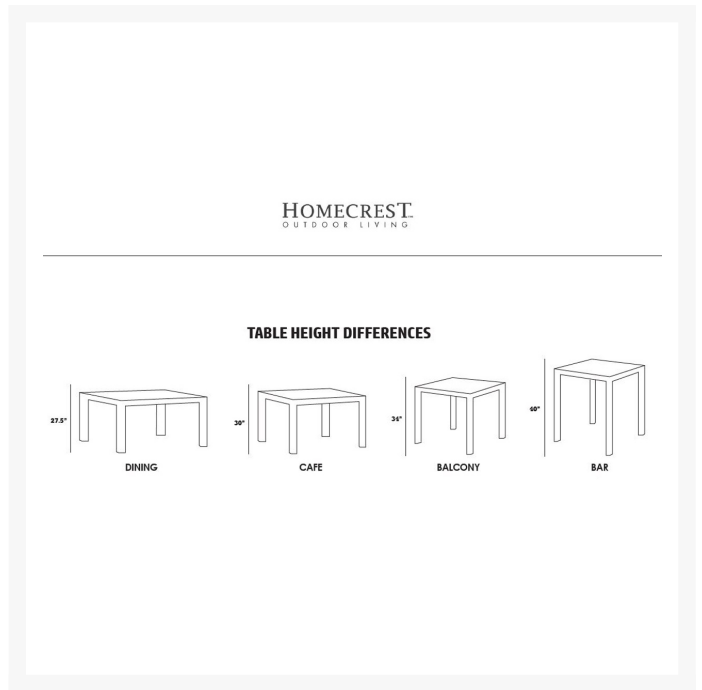

Short Description

Dockside 44" x 87" Cafe Table 314487F by Homecrest

Description

Add the Dockside 44" x 87" Cafe Table (314487F) by Homecrest to your patio collection to give your outdoor space additional style and durability. This table's wooden boardwalk aesthetic will bring a relaxed beach feel to any outdoor environment. Its lightweight, corrosion resistant construction makes it ideal for commercial or residential use in any climate. Shield yourself and your guests from the elements by utilizing the built-in umbrella hole. You can also Duo-Tone your Dockside table by selecting one color for the interior slats and a coordinating color for the frame!

Includes

- One (1) Dockside 44" x 87" Cafe Table 314487F
- One (1) Matching Metal Umbrella Hole Plug

Dimensions

- Dockside Cafe Table: 30"H x 44"W x 87"D
- Under-the-table clearance: 27.188"
- Notice: While this product is designated as a "cafe" table, it's height aligns it with being more of a dining table. If you want a more traditional Cafe height table, please consider Homecrest's dining tables (Sku: 314487D).

Features

- 3" edge profile and floating top panels create a distinct, modern look
- Full aluminum slatted table made to perform well in any climate