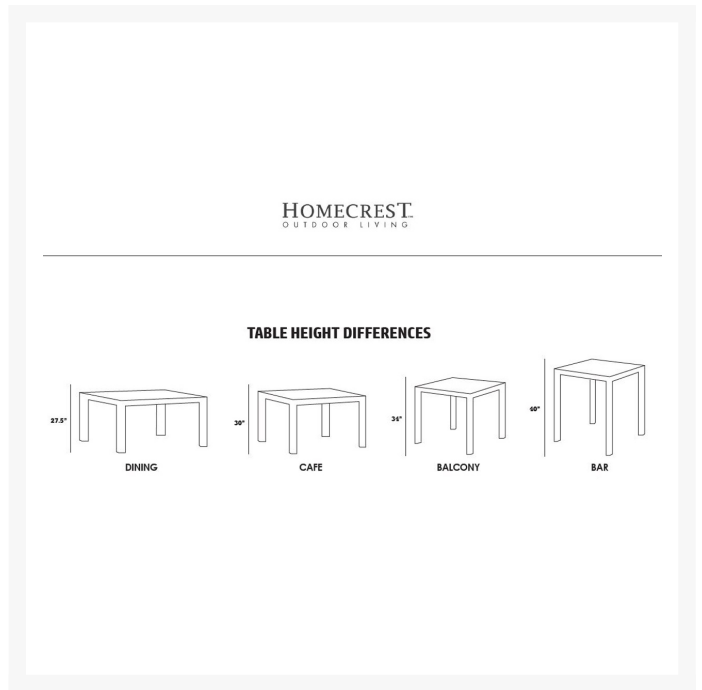

Short Description

Dockside 44" x 70" Cafe Table 314470F by Homecrest

Description

Add the Dockside 44" x 70" Cafe Table (314470F) by Homecrest to your patio collection to give your outdoor space additional style and durability. This table's wooden boardwalk aesthetic will bring a relaxed beach feel to any outdoor environment. Its lightweight, corrosion resistant construction makes it ideal for commercial or residential use in any climate. Shield yourself and your guests from the elements by utilizing the built-in umbrella hole. You can also Duo-Tone your Dockside table by selecting one color for the interior slats and a coordinating color for the frame!

Includes

- One (1) Dockside 44" x 70" Cafe Table 314470F
- One (1) Matching Metal Umbrella Hole Plug

Dimensions

- Dockside Cafe Table: 30"H x 44"W x 70"D
- Under-the-table clearance: 27.188"
- Notice: While this product is designated as a "cafe" table, it's height aligns it with being more of a dining table. If you want a more traditional Cafe height table, please consider Homecrest's dining tables (Sku: 314470D).

Features

- 3" edge profile and floating top panels create a distinct, modern look
- Full aluminum slatted table made to perform well in any climate