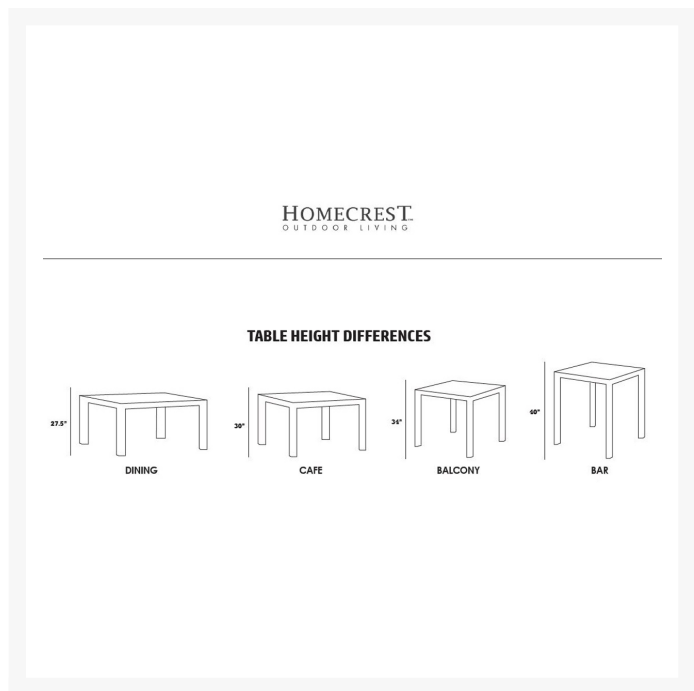

Short Description

Dockside 44" x 62" Cafe Table 314462F by Homecrest

Description

Add the Dockside 44" x 62" Cafe Table (314462F) by Homecrest to your patio collection to give your outdoor space additional style and durability. This table's wooden boardwalk aesthetic will bring a relaxed beach feel to any outdoor environment. Its lightweight, corrosion resistant construction makes it ideal for commercial or residential use in any climate. Shield yourself and your guests from the elements by utilizing the built-in umbrella hole. You can also Duo-Tone your Dockside table by selecting one color for the interior slats and a coordinating color for the frame!

Includes

- One (1) Dockside 44" x 62" Cafe Table 314462F
- One (1) Matching Metal Umbrella Hole Plug

Dimensions

- Dockside Cafe Table: 30"H x 44"W x 62"D
- Under-the-table clearance: 27.188"
- Notice: While this product is designated as a "cafe" table, it's height aligns it with being more of a dining table. If you want a more traditional Cafe height table, please consider Homecrest's dining tables (Sku: 314462D).

Features

- 3" edge profile and floating top panels create a distinct, modern look
- Full aluminum slatted table made to perform well in any climate