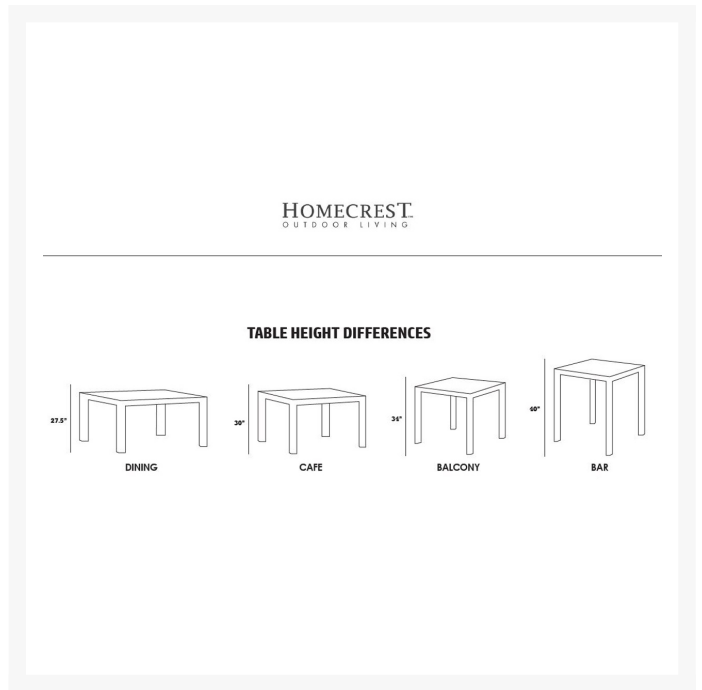

Short Description

Dockside 44" x 62" Balcony Table 314462B by Homecrest

Description

Add the Dockside 44" x 62" Balcony Table (314462B) by Homecrest to your patio collection to give your outdoor space additional style and durability. This table's wooden boardwalk aesthetic will bring a relaxed beach feel to any outdoor environment. Its lightweight, corrosion resistant construction makes it ideal for commercial or residential use in any climate. Shield yourself and your guests from the elements by utilizing the built-in umbrella hole. You can also Duo-Tone your Dockside table by selecting one color for the interior slats and a coordinating color for the frame!

Includes

- One (1) Dockside 44" x 62" Balcony Table 314462B
- One (1) Matching Metal Umbrella Hole Plug

Dimensions

- Dockside Balcony Table: 34.5"H x 44"W x 62"D
- Under-the-table clearance: 31.25"

Features

- 3" edge profile and floating top panels create a distinct, modern look
- Full aluminum slatted table made to perform well in any climate
- Powder coated aluminum frame is sleek, durable and corrosion resistant
- Comes with center umbrella hole for easy shade placement
- Commercial quality construction built to last